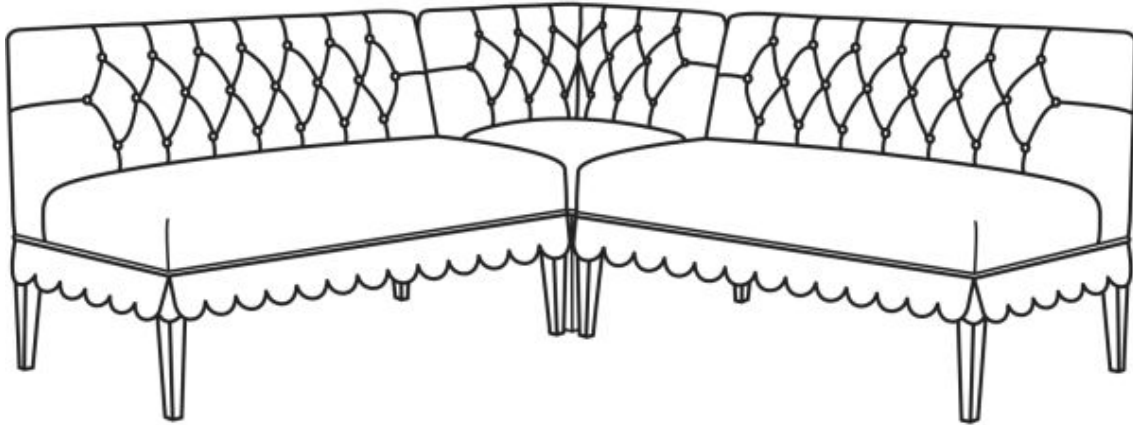

CR LAINÉ[®]

STYLE • COMFORT • COLOR

Charlotte / 4660

4660-16 / 4660-12 / 4660-16

Outside: 74"W x 74"D x 33.5"H

Inside: 67"W x 26"D

Seat: 20.5"H