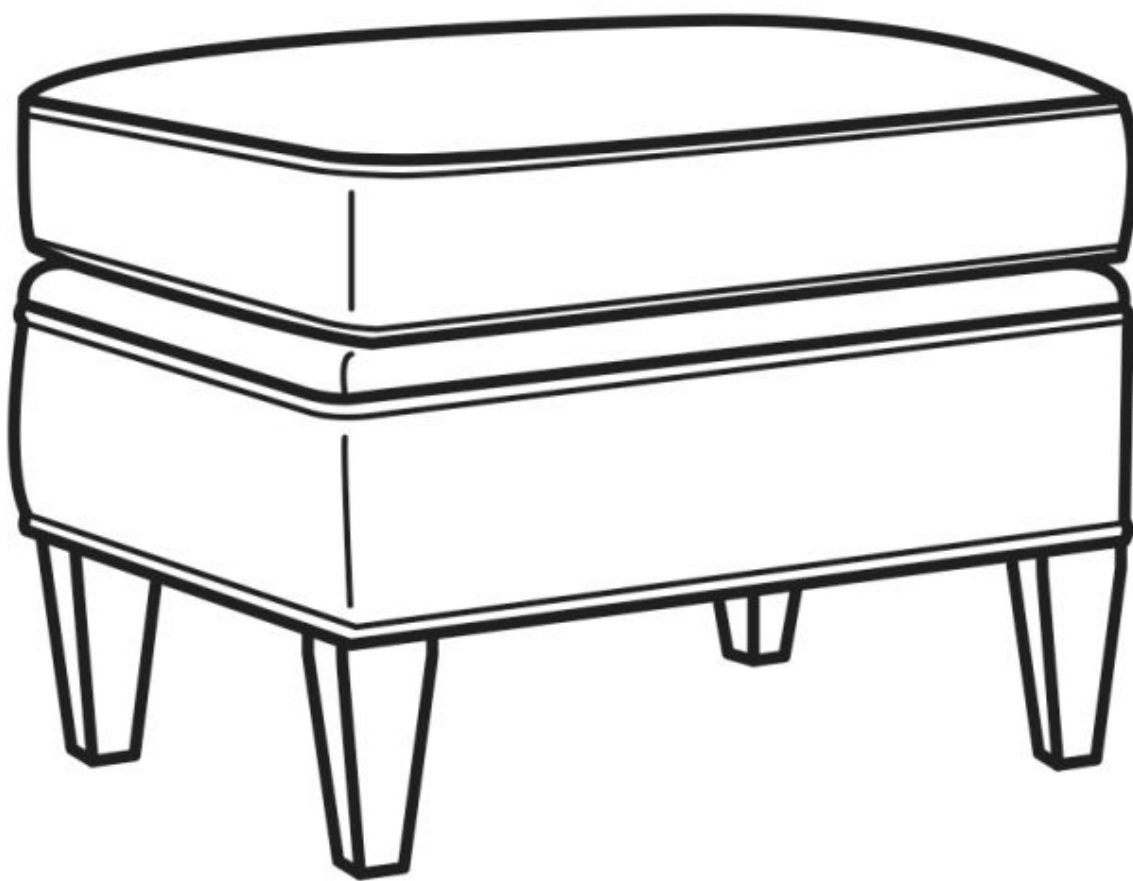

CR LAINÉ[®]

STYLE • COMFORT • COLOR

Gus / L1785-07
Outside: 23"W x 17"D x 19"H