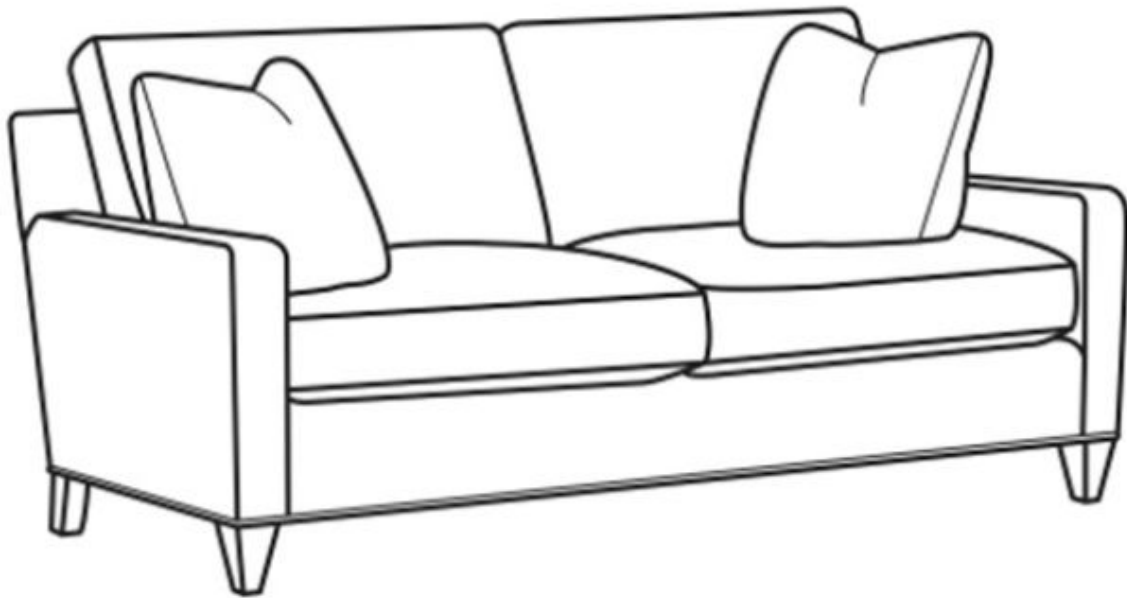

CR LAINÉ[®]

STYLE • COMFORT • COLOR

Lakeside / 6600-22

Outside: 68"W x 35"D x 37"H

Inside: 58"W x 20.5"D

Seat: 19"H

Arm: 23"H

Back Rail Height: 30"H