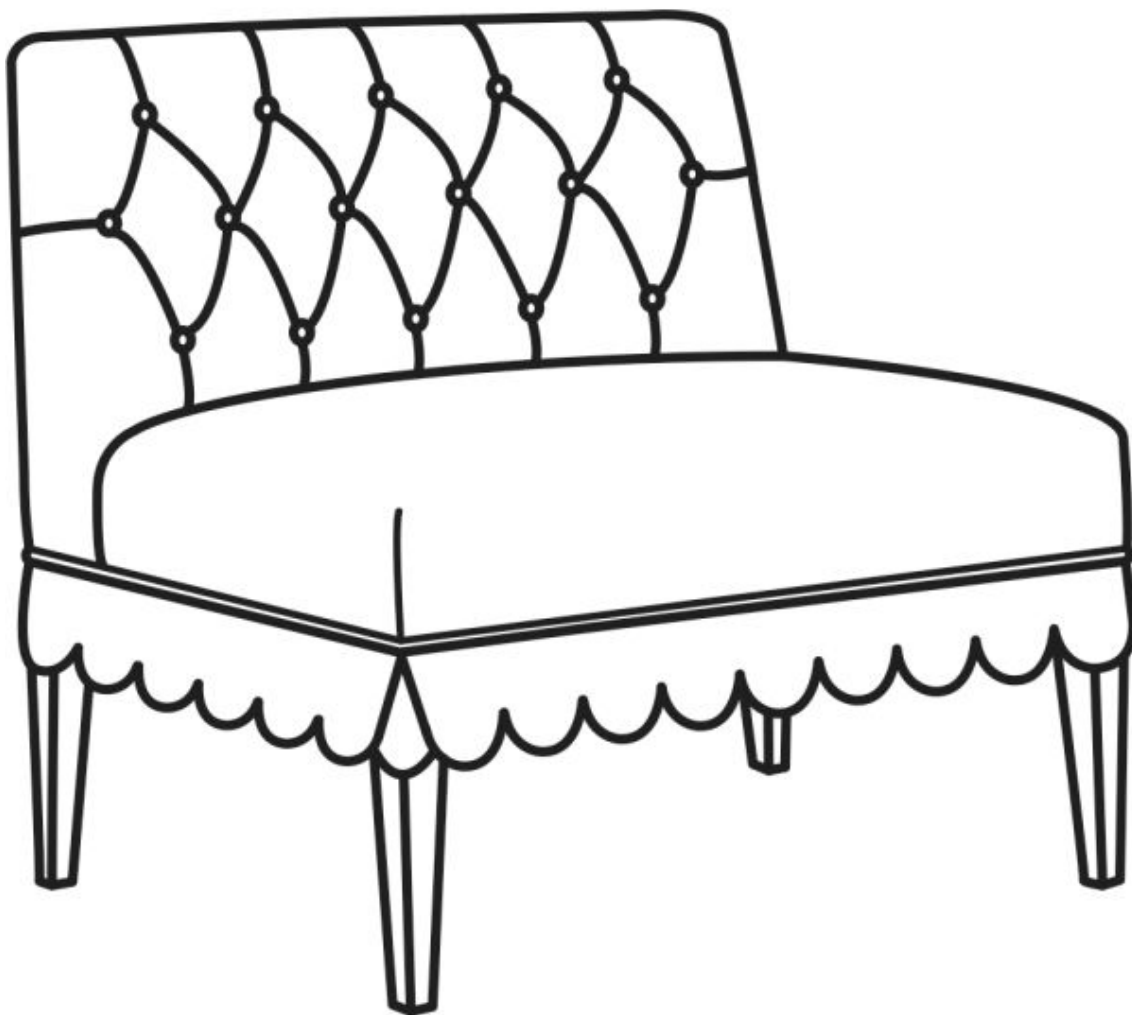

CR LAINÉ[®]

STYLE • COMFORT • COLOR

Charlotte / 4660-15
Outside: 36"W x 26"D x 33.5"H
Inside: 36"W x 19"D
Seat: 20.5"H