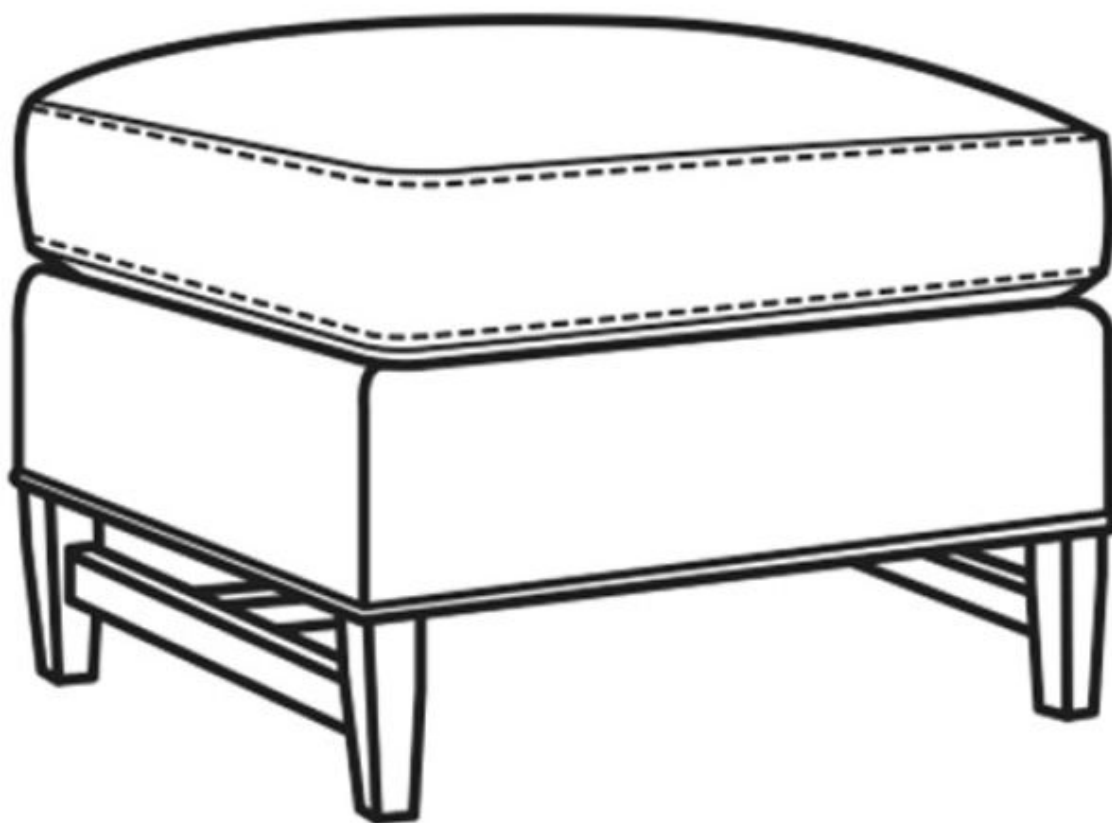

CR LAINÉ[®]

STYLE • COMFORT • COLOR

Louie / 1535-07
Outside: 26"W x 19"D x 19"H