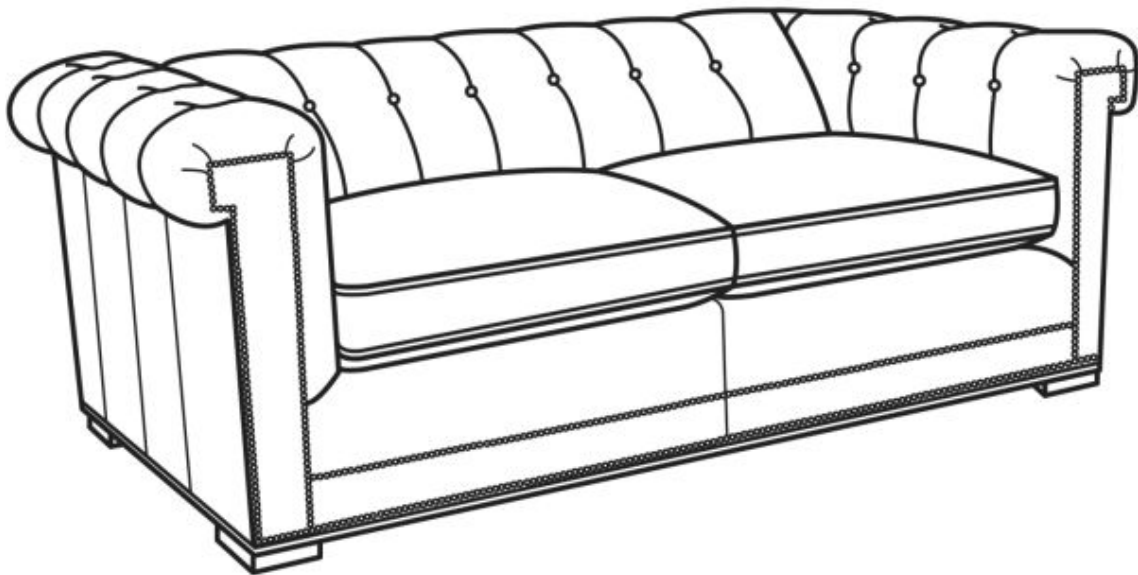

CR LAINÉ[®]

STYLE • COMFORT • COLOR

Emmett / L3250-22

Outside: 76"W x 40"D x 28"H

Inside: 55"W x 23"D

Seat: 20"H

Arm: 28"H