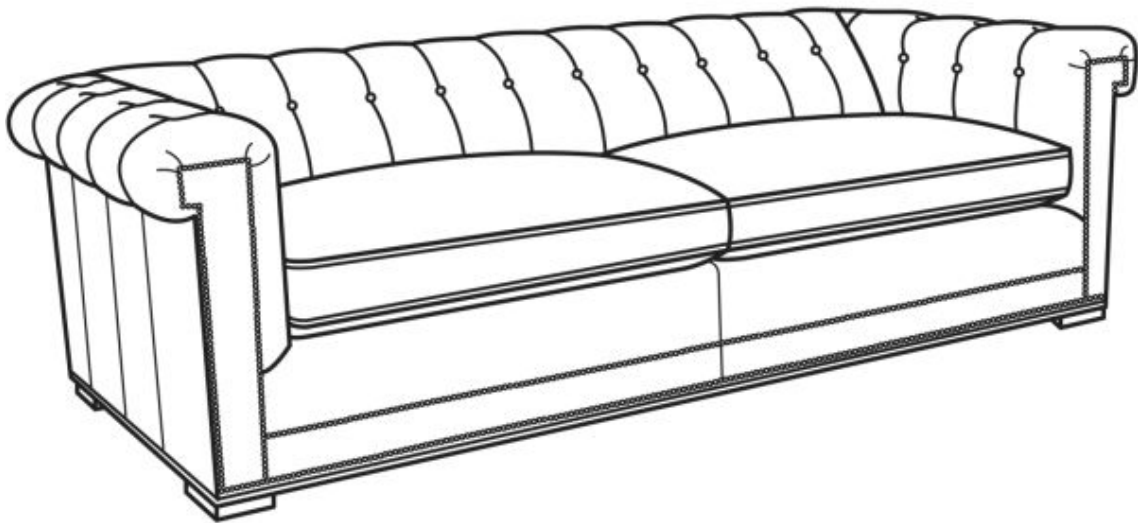

CR LAINÉ[®]

STYLE • COMFORT • COLOR

Emmett / L3250-21

Outside: 98"W x 40"D x 28"H

Inside: 77"W x 23"D

Seat: 20"H

Arm: 28"H