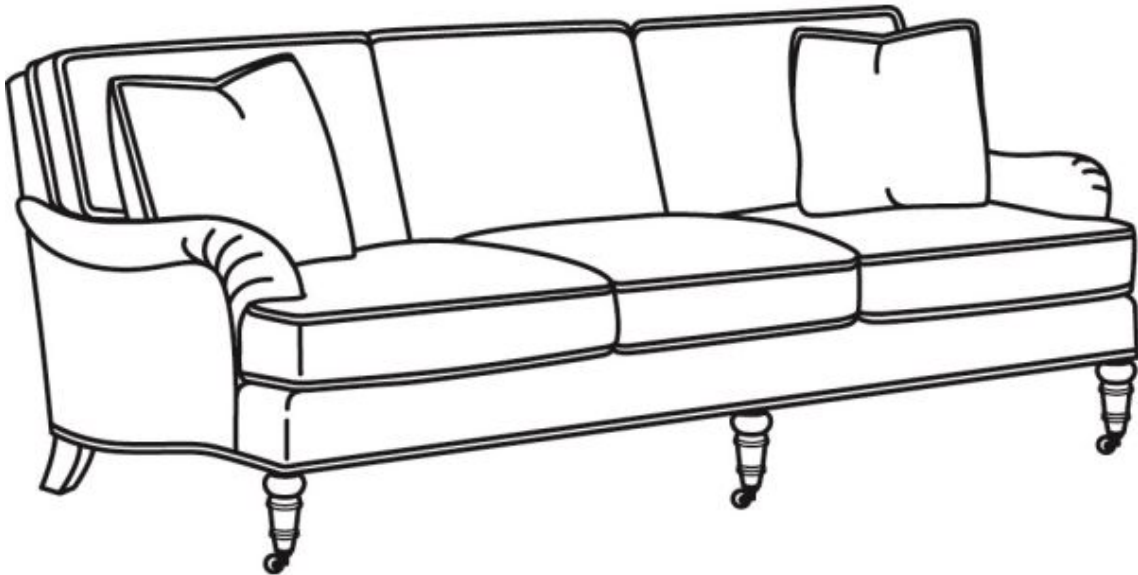

# CR LAINÉ<sup>®</sup>

STYLE • COMFORT • COLOR

**CD88 Series / CD8801E**

Outside: 86"W x 39"D x 37"H

Inside: 74"W x 22"D

Seat: 20.5"H

Arm: 24.5"H

Back Rail Height: 33"H