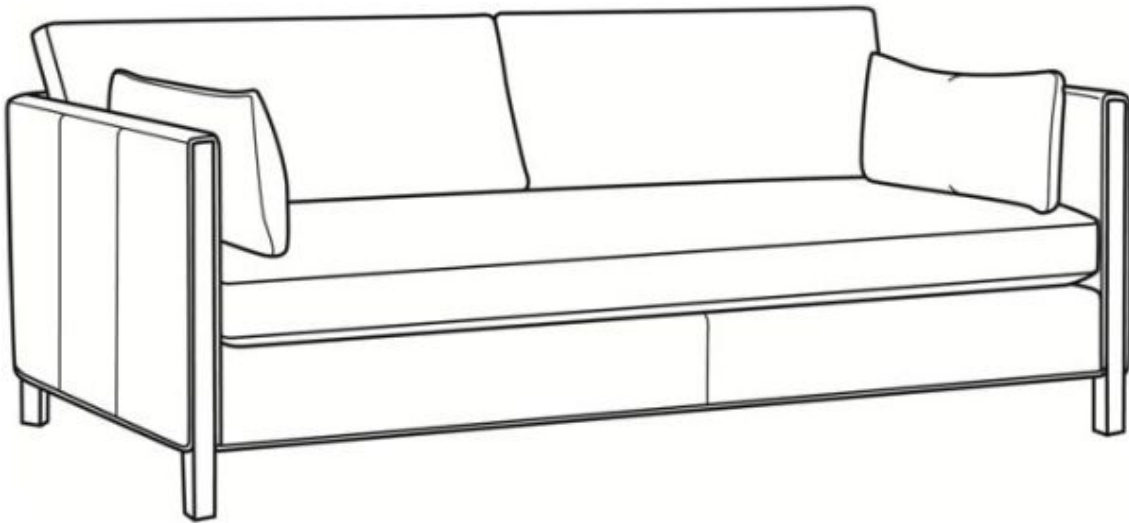

CR LAINÉ[®]

STYLE • COMFORT • COLOR

Nelson / L3500-20B

Outside: 87"W x 38"D x 33"H

Inside: 80.5"W x 24"D

Seat: 19"H

Arm: 27"H

Back Rail Height: 27"H