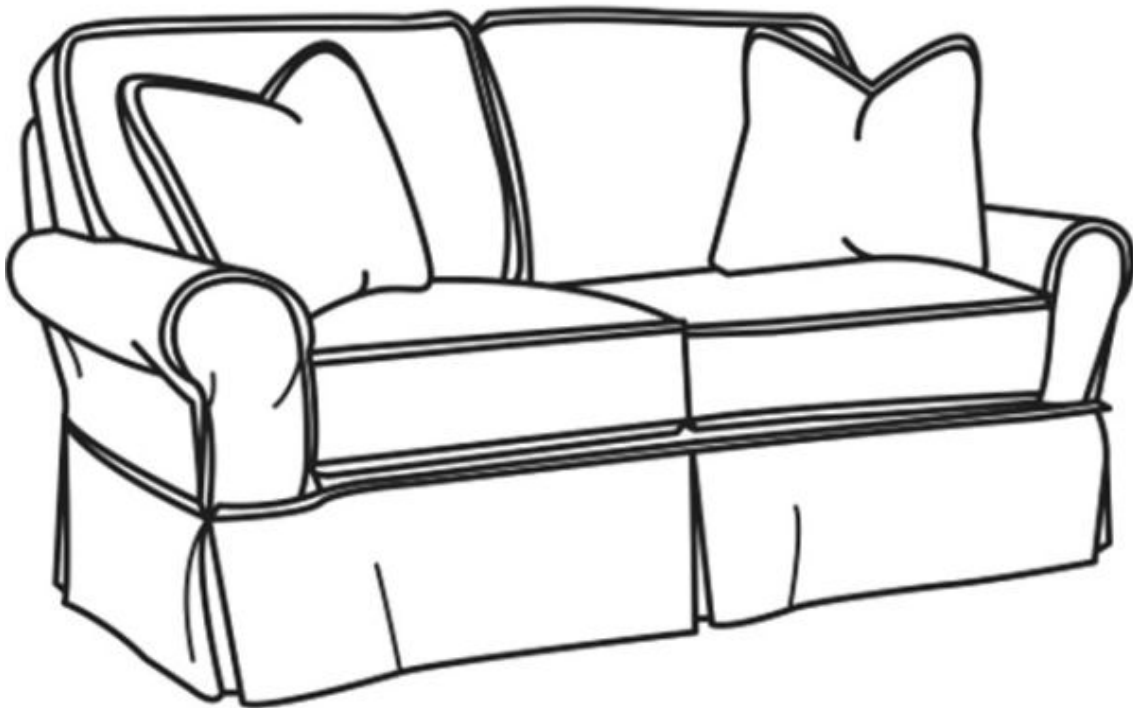

CR LAINÉ[®]

STYLE • COMFORT • COLOR

Hudson / 7702-SC

Outside: 74"W x 35"D x 37"H

Inside: 58"W x 21.5"D

Seat: 21"H

Arm: 25"H

Back Rail Height: 30"H