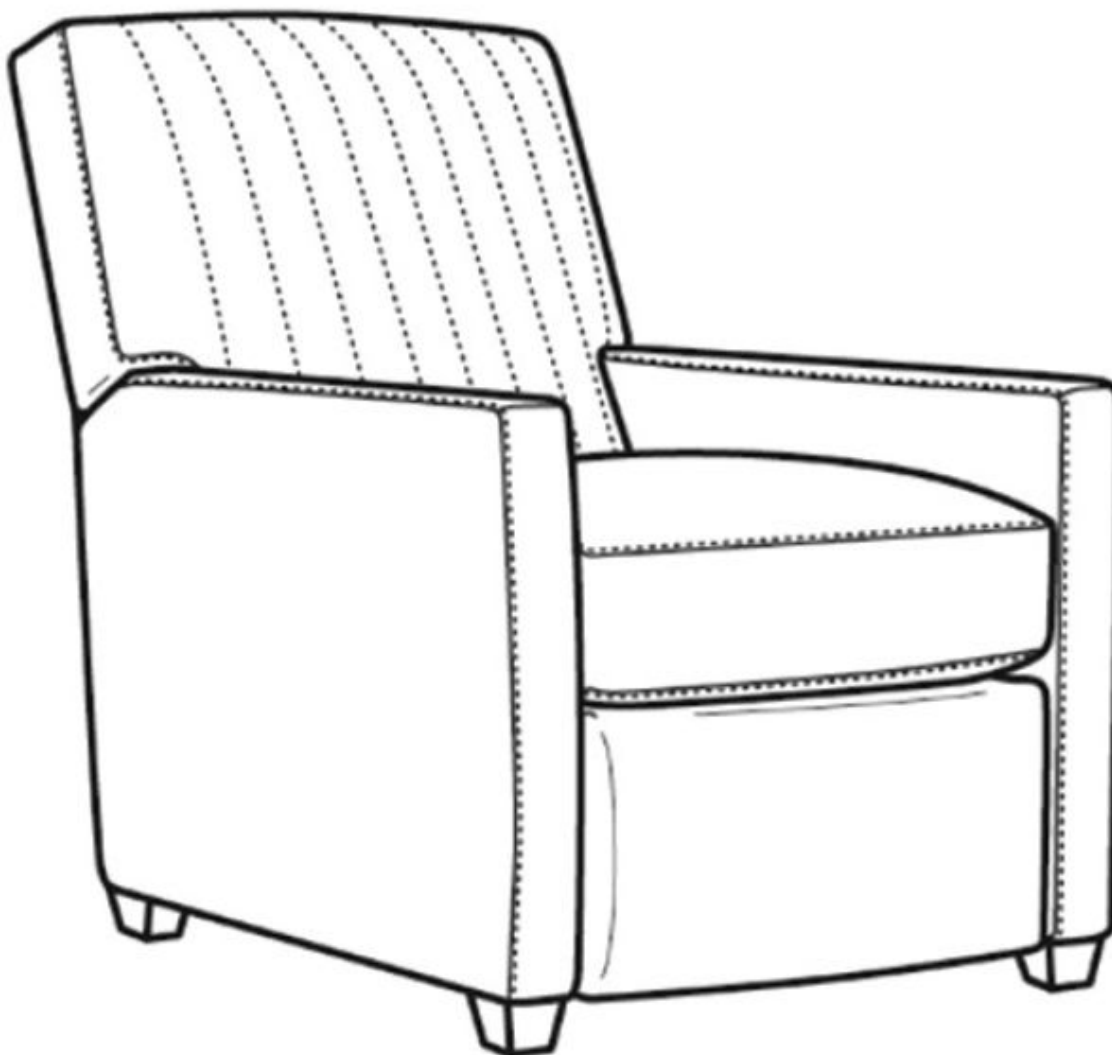

CR LAINÉ[®]

STYLE • COMFORT • COLOR

Malcolm / 1775-05CHMR
Outside: 30"W x 41.5"D x 38.5"H
Inside: 22.5"W x 22"D
Seat: 21.5"H
Arm: 24.5"H