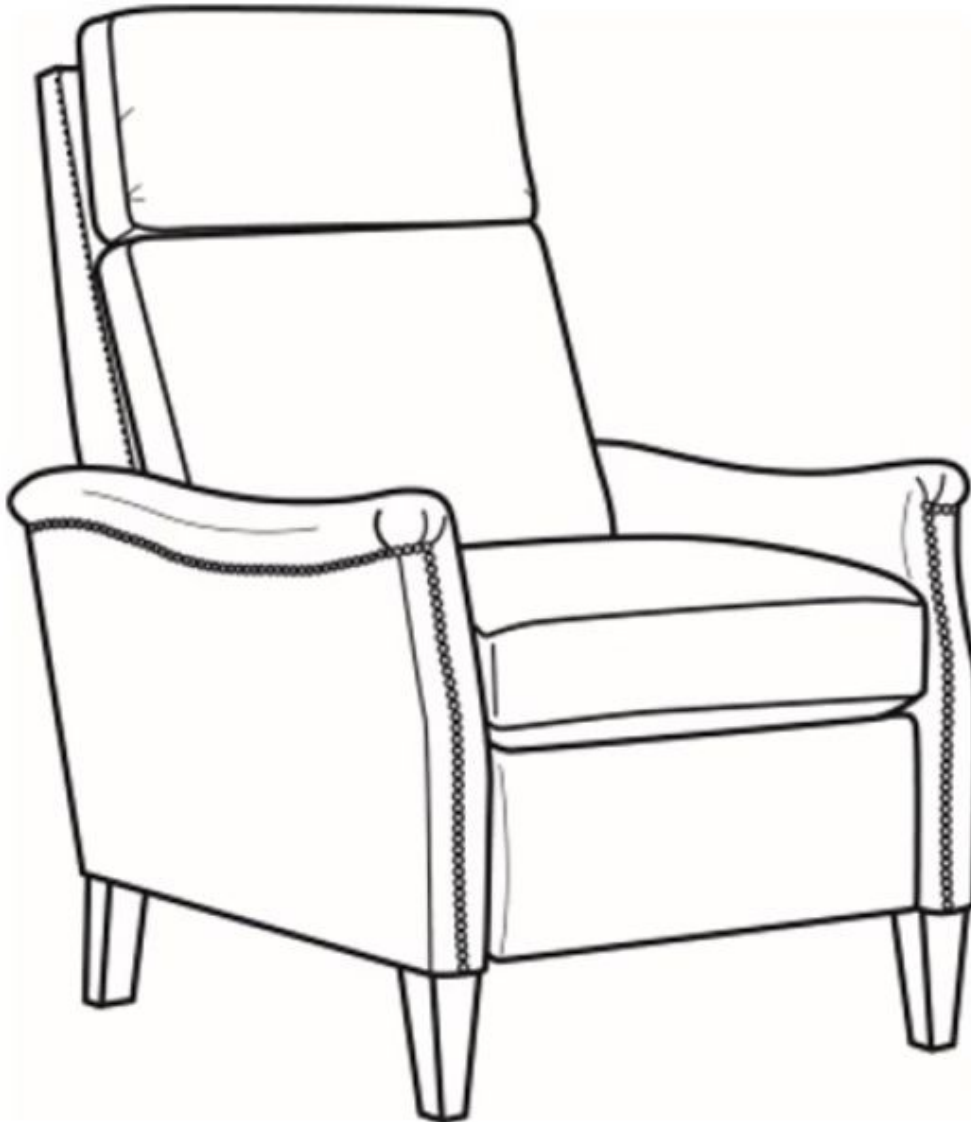

CR LAINÉ[®]

STYLE • COMFORT • COLOR

Luke / 1675-05MR

Outside: 29"W x 37"D x 43"H

Inside: 21"W x 21"D

Seat: 20.5"H

Arm: 24.5"H

Back Rail Height: 40.5"H