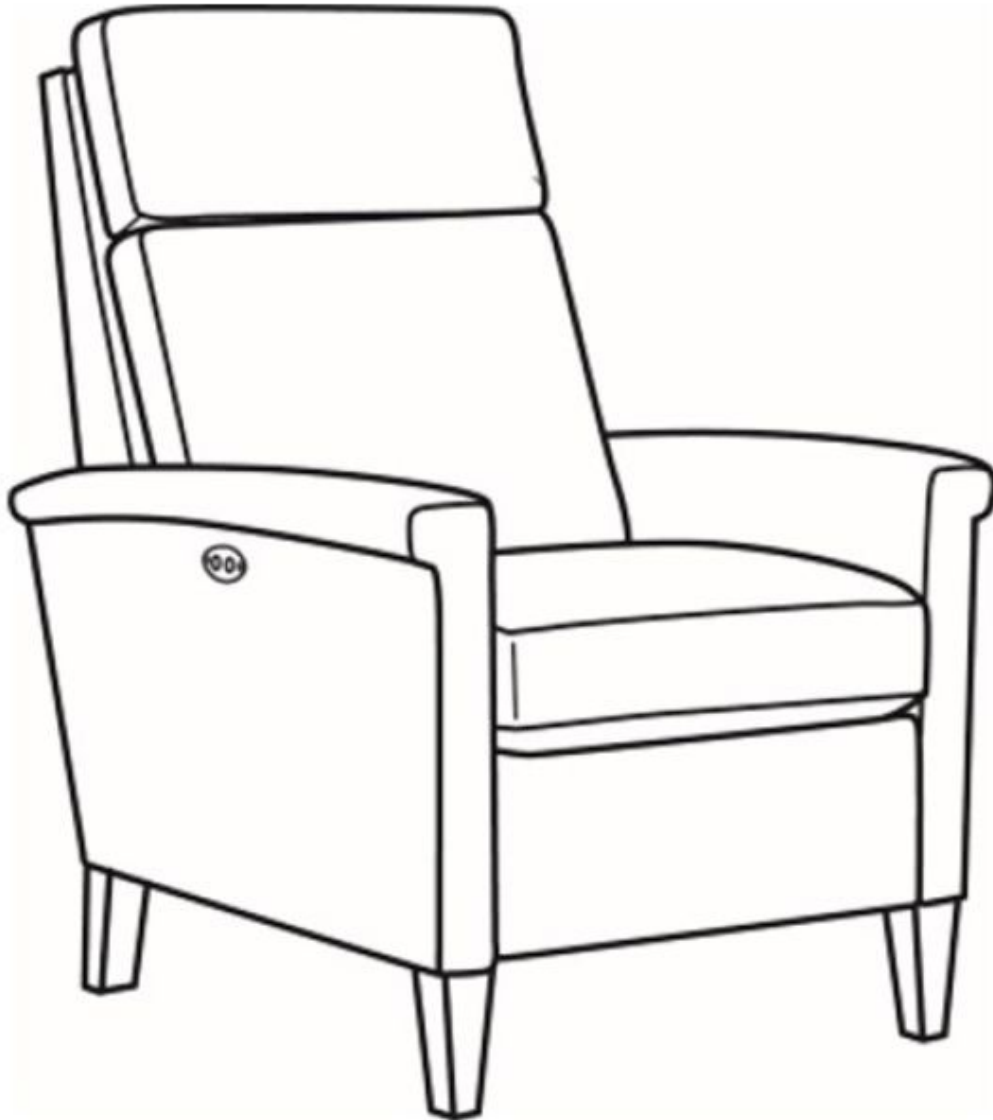

CR LAINÉ[®]

STYLE • COMFORT • COLOR

Noah / 1575-05PR
Outside: 29.5"W x 37"D x 43"H
Inside: 21"W x 21"D
Seat: 20.5"H
Arm: 24.5"H
Back Rail Height: 40.5"H