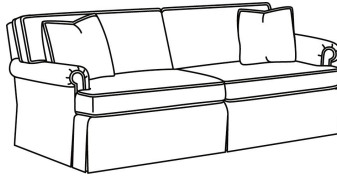

Standard Back Pillow: Fiber Back

Also available:

CD88 Series / CD8807  
Ottoman (27W X 21D)  
Outside: 27W x 21D x 17.5H  
Inside: 0W x 0D

CD88 Series / CD8800K  
Sofa (81W)  
Outside: 81W x 39D x 37H  
Inside: 67.5W x 22D

CD88 Series / CD8800K-2  
Sofa (81W)  
Outside: 81W x 39D x 37H  
Inside: 67.5W x 22D

CD88 Series / CD8800R  
Sofa (81W)  
Outside: 81W x 39D x 37H  
Inside: 67.5W x 22D

CD88 Series / CD8800R-2  
Sofa (81W)  
Outside: 81W x 39D x 37H  
Inside: 67.5W x 22D

CD88 Series / CD8800T  
Sofa (77W)  
Outside: 77W x 39D x 37H  
Inside: 67.5W x 22D

CD88 Series / CD8801E  
 Long Sofa (86W)  
 Outside: 86W x 39D x 37H  
 Inside: 74W x 22D

CD88 Series / CD8801R-2  
 Long Sofa (88W)  
 Outside: 88W x 39D x 37H  
 Inside: 74W x 22D