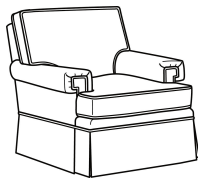

CD88 Series / CD8805K-SW
Swivel Chair (35.5W)
Outside: 35.5W x 39D x 37H
Inside: 21.5W x 22D