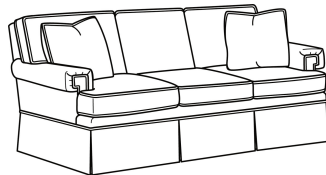

**CD88 Series / CD8805T**

DESCRIPTION:	Chair (32W)
OUTSIDE:	32"W x 39"D x 37"H
INSIDE:	21.5"W x 22"D
SEAT:	20.5"H
ARM:	24.5"H
BACK RAIL:	33"H
COM:	Plain: 11.00 yds Repeat of 2-14": 13.75 yds Repeat of 15-27": 15.00 yds
WEIGHT:	65 lbs

Standard Features:

This style is a custom configuration from our CUSTOM DESIGN COLLECTIONS.

Additional configurations available

May be shown with optional features

**CD88 SERIES**

Standard Seat Cushion: Hallmark Seat

Standard Back Pillow: Fiber Back

Also available:

CD88 Series / CD8807  
Ottoman (27W X 21D)  
Outside: 27W x 21D x 17.5H  
Inside: 0W x 0D

CD88 Series / CD8800K  
Sofa (81W)  
Outside: 81W x 39D x 37H  
Inside: 67.5W x 22D