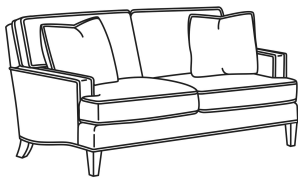

CD88 Series / CD8804E  
 Loveseat (61.5W)  
 Outside: 61.5W x 39D x 37H  
 Inside: 49W x 22D

CD88 Series / CD8804K  
 Loveseat (63.5W)  
 Outside: 63.5W x 39D x 37H  
 Inside: 49W x 22D

CD88 Series / CD8804R  
 Loveseat (63.5W)  
 Outside: 63.5W x 39D x 37H  
 Inside: 49W x 22D

CD88 Series / CD8804S  
 Loveseat (63.5W)  
 Outside: 63.5W x 39D x 37H  
 Inside: 49W x 22D

CD88 Series / CD8804T  
 Loveseat (60W)  
 Outside: 60W x 39D x 37H  
 Inside: 49W x 22D

CD88 Series / CD8805E  
 Chair (33W)  
 Outside: 33W x 39D x 37H  
 Inside: 21.5W x 22D