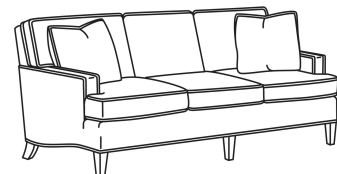

Standard Features:

This style is a custom configuration from our CUSTOM DESIGN COLLECTIONS.

Additional configurations available

May be shown with optional features

**CD88 SERIES**

Standard Seat Cushion: Hallmark Seat

Standard Back Pillow: Fiber Back

Also available:

CD88 Series / CD8807  
Ottoman (27W X 21D)  
Outside: 27W x 21D x 17.5H  
Inside: 0W x 0D

CD88 Series / CD8800K  
Sofa (81W)  
Outside: 81W x 39D x 37H  
Inside: 67.5W x 22D

CD88 Series / CD8800K-2  
Sofa (81W)  
Outside: 81W x 39D x 37H  
Inside: 67.5W x 22D

CD88 Series / CD8800R  
Sofa (81W)  
Outside: 81W x 39D x 37H  
Inside: 67.5W x 22D

CD88 Series / CD8800R-2  
Sofa (81W)  
Outside: 81W x 39D x 37H  
Inside: 67.5W x 22D