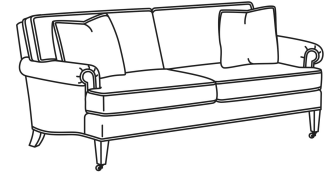

Standard Back Pillow: Fiber Back

Also available:

CD88 Series / CD8807  
Ottoman (27W X 21D)  
Outside: 27W x 21D x 17.5H  
Inside: 0W x 0D

CD88 Series / CD8800K  
Sofa (81W)  
Outside: 81W x 39D x 37H  
Inside: 67.5W x 22D

CD88 Series / CD8800K-2  
Sofa (81W)  
Outside: 81W x 39D x 37H  
Inside: 67.5W x 22D

CD88 Series / CD8800R  
Sofa (81W)  
Outside: 81W x 39D x 37H  
Inside: 67.5W x 22D

CD88 Series / CD8800R-2  
Sofa (81W)  
Outside: 81W x 39D x 37H  
Inside: 67.5W x 22D

CD88 Series / CD8800T  
Sofa (77W)  
Outside: 77W x 39D x 37H  
Inside: 67.5W x 22D

CD88 Series / CD8801E  
 Long Sofa (86W)  
 Outside: 86W x 39D x 37H  
 Inside: 74W x 22D

CD88 Series / CD8801R-2  
 Long Sofa (88W)  
 Outside: 88W x 39D x 37H  
 Inside: 74W x 22D

CD88 Series / CD8801S  
 Long Sofa (88W)  
 Outside: 88W x 39D x 37H  
 Inside: 74W x 22D

CD88 Series / CD8801T  
 Long Sofa (84.5W)  
 Outside: 84.5W x 39D x 37H  
 Inside: 74W x 22D

CD88 Series / CD8802K  
 Apt Sofa (75.5W)  
 Outside: 75.5W x 39D x 37H  
 Inside: 62W x 22D