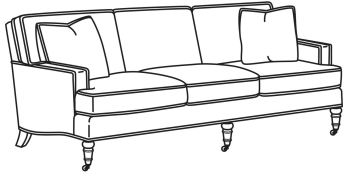

Standard Back Pillow: Fiber Back

Also available:

CD88 Series / CD8807  
Ottoman (27W X 21D)  
Outside: 27W x 21D x 17.5H  
Inside: 0W x 0D

CD88 Series / CD8800K  
Sofa (81W)  
Outside: 81W x 39D x 37H  
Inside: 67.5W x 22D

CD88 Series / CD8800K-2  
Sofa (81W)  
Outside: 81W x 39D x 37H  
Inside: 67.5W x 22D

CD88 Series / CD8800R  
Sofa (81W)  
Outside: 81W x 39D x 37H  
Inside: 67.5W x 22D

CD88 Series / CD8800R-2  
Sofa (81W)  
Outside: 81W x 39D x 37H  
Inside: 67.5W x 22D

CD88 Series / CD8800T  
Sofa (77W)  
Outside: 77W x 39D x 37H  
Inside: 67.5W x 22D

CD88 Series / CD8801E  
 Long Sofa (86W)  
 Outside: 86W x 39D x 37H  
 Inside: 74W x 22D

CD88 Series / CD8801R-2  
 Long Sofa (88W)  
 Outside: 88W x 39D x 37H  
 Inside: 74W x 22D

CD88 Series / CD8801S  
 Long Sofa (88W)  
 Outside: 88W x 39D x 37H  
 Inside: 74W x 22D

CD88 Series / CD8801T  
 Long Sofa (84.5W)  
 Outside: 84.5W x 39D x 37H  
 Inside: 74W x 22D

CD88 Series / CD8802K  
 Apt Sofa (75.5W)  
 Outside: 75.5W x 39D x 37H  
 Inside: 62W x 22D