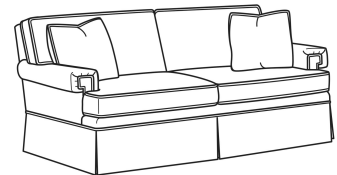

Standard Back Pillow: Fiber Back

Also available:

CD88 Series / CD8807  
Ottoman (27W X 21D)  
Outside: 27W x 21D x 17.5H  
Inside: 0W x 0D

CD88 Series / CD8800K  
Sofa (81W)  
Outside: 81W x 39D x 37H  
Inside: 67.5W x 22D

CD88 Series / CD8800K-2  
Sofa (81W)  
Outside: 81W x 39D x 37H  
Inside: 67.5W x 22D

CD88 Series / CD8800R  
Sofa (81W)  
Outside: 81W x 39D x 37H  
Inside: 67.5W x 22D

CD88 Series / CD8800R-2  
Sofa (81W)  
Outside: 81W x 39D x 37H  
Inside: 67.5W x 22D