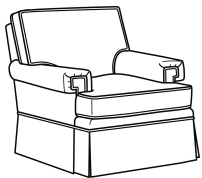

CD88 Series / CD8805K
Chair (35.5W)
Outside: 35.5W x 39D x 37H
Inside: 21.5W x 22D