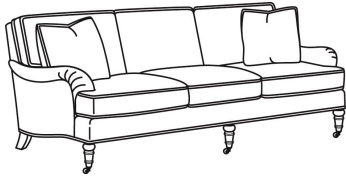

Standard Back Pillow: Fiber Back

Also available:

CD88 Series / CD8807  
Ottoman (27W X 21D)  
Outside: 27W x 21D x 17.5H  
Inside: 0W x 0D

CD88 Series / CD8800K  
Sofa (81W)  
Outside: 81W x 39D x 37H  
Inside: 67.5W x 22D

CD88 Series / CD8800K-2  
Sofa (81W)  
Outside: 81W x 39D x 37H  
Inside: 67.5W x 22D

CD88 Series / CD8800R  
Sofa (81W)  
Outside: 81W x 39D x 37H  
Inside: 67.5W x 22D

CD88 Series / CD8800R-2  
Sofa (81W)  
Outside: 81W x 39D x 37H  
Inside: 67.5W x 22D

CD88 Series / CD8800T  
Sofa (77W)  
Outside: 77W x 39D x 37H  
Inside: 67.5W x 22D

CD88 Series / CD8801E  
 Long Sofa (86W)  
 Outside: 86W x 39D x 37H  
 Inside: 74W x 22D

CD88 Series / CD8801R-2  
 Long Sofa (88W)  
 Outside: 88W x 39D x 37H  
 Inside: 74W x 22D