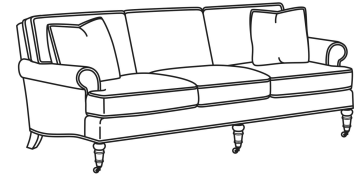

Standard Back Pillow: Fiber Back

Also available:

CD88 Series / CD8807  
Ottoman (27W X 21D)  
Outside: 27W x 21D x 17.5H  
Inside: 0W x 0D

CD88 Series / CD8800K  
Sofa (81W)  
Outside: 81W x 39D x 37H  
Inside: 67.5W x 22D

CD88 Series / CD8800K-2  
Sofa (81W)  
Outside: 81W x 39D x 37H  
Inside: 67.5W x 22D

CD88 Series / CD8800R  
Sofa (81W)  
Outside: 81W x 39D x 37H  
Inside: 67.5W x 22D

CD88 Series / CD8800R-2  
Sofa (81W)  
Outside: 81W x 39D x 37H  
Inside: 67.5W x 22D

CD88 Series / CD8800T  
Sofa (77W)  
Outside: 77W x 39D x 37H  
Inside: 67.5W x 22D

CD88 Series / CD8801E  
 Long Sofa (86W)  
 Outside: 86W x 39D x 37H  
 Inside: 74W x 22D

CD88 Series / CD8801R-2  
 Long Sofa (88W)  
 Outside: 88W x 39D x 37H  
 Inside: 74W x 22D