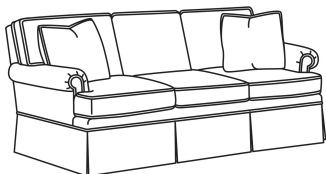

Standard Back Pillow: Fiber Back

Also available:

CD88 Series / CD8807  
Ottoman (27W X 21D)  
Outside: 27W x 21D x 17.5H  
Inside: 0W x 0D

CD88 Series / CD8800K  
Sofa (81W)  
Outside: 81W x 39D x 37H  
Inside: 67.5W x 22D

CD88 Series / CD8800K-2  
Sofa (81W)  
Outside: 81W x 39D x 37H  
Inside: 67.5W x 22D

CD88 Series / CD8800R  
Sofa (81W)  
Outside: 81W x 39D x 37H  
Inside: 67.5W x 22D

CD88 Series / CD8800R-2  
Sofa (81W)  
Outside: 81W x 39D x 37H  
Inside: 67.5W x 22D