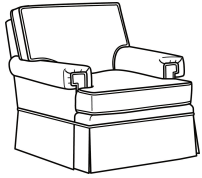

CD88 Series / CD8805K
Chair (35.5W)
Outside: 35.5W x 39D x 37H
Inside: 21.5W x 22D