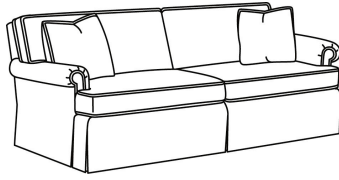

Standard Back Pillow: Fiber Back

Also available:

CD88 Series / CD8807
Ottoman (27W X 21D)
Outside: 27W x 21D x 17.5H
Inside: 0W x 0D

CD88 Series / CD8800K
Sofa (81W)
Outside: 81W x 39D x 37H
Inside: 67.5W x 22D

CD88 Series / CD8800K-2
Sofa (81W)
Outside: 81W x 39D x 37H
Inside: 67.5W x 22D

CD88 Series / CD8800R
Sofa (81W)
Outside: 81W x 39D x 37H
Inside: 67.5W x 22D

CD88 Series / CD8800R-2
Sofa (81W)
Outside: 81W x 39D x 37H
Inside: 67.5W x 22D

CD88 Series / CD8800T
Sofa (77W)
Outside: 77W x 39D x 37H
Inside: 67.5W x 22D

CD88 Series / CD8801E
 Long Sofa (86W)
 Outside: 86W x 39D x 37H
 Inside: 74W x 22D

CD88 Series / CD8801R-2
 Long Sofa (88W)
 Outside: 88W x 39D x 37H
 Inside: 74W x 22D