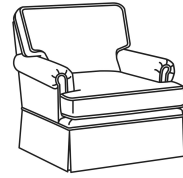

CD88 Series / CD8804S
 Loveseat (63.5W)
 Outside: 63.5W x 39D x 37H
 Inside: 49W x 22D

CD88 Series / CD8804T
 Loveseat (60W)
 Outside: 60W x 39D x 37H
 Inside: 49W x 22D

CD88 Series / CD8805E
 Chair (33W)
 Outside: 33W x 39D x 37H
 Inside: 21.5W x 22D

CD88 Series / CD8805E-SW
 Swivel Chair (33W)
 Outside: 33W x 39D x 37H
 Inside: 21.5W x 22D

CD88 Series / CD8805K
Chair (35.5W)
Outside: 35.5W x 39D x 37H
Inside: 21.5W x 22D

CD88 Series / CD8805K-SW
Swivel Chair (35.5W)
Outside: 35.5W x 39D x 37H
Inside: 21.5W x 22D