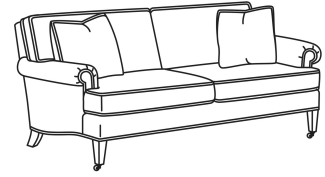

Standard Back Pillow: Fiber Back

Also available:

CD88 Series / CD8807
Ottoman (27W X 21D)
Outside: 27W x 21D x 17.5H
Inside: 0W x 0D

CD88 Series / CD8800K
Sofa (81W)
Outside: 81W x 39D x 37H
Inside: 67.5W x 22D

CD88 Series / CD8800K-2
Sofa (81W)
Outside: 81W x 39D x 37H
Inside: 67.5W x 22D

CD88 Series / CD8800R
Sofa (81W)
Outside: 81W x 39D x 37H
Inside: 67.5W x 22D

CD88 Series / CD8800R-2
Sofa (81W)
Outside: 81W x 39D x 37H
Inside: 67.5W x 22D

CD88 Series / CD8800T
Sofa (77W)
Outside: 77W x 39D x 37H
Inside: 67.5W x 22D

CD88 Series / CD8801E
 Long Sofa (86W)
 Outside: 86W x 39D x 37H
 Inside: 74W x 22D

CD88 Series / CD8801R-2
 Long Sofa (88W)
 Outside: 88W x 39D x 37H
 Inside: 74W x 22D

CD88 Series / CD8801S
 Long Sofa (88W)
 Outside: 88W x 39D x 37H
 Inside: 74W x 22D

CD88 Series / CD8801T
 Long Sofa (84.5W)
 Outside: 84.5W x 39D x 37H
 Inside: 74W x 22D

CD88 Series / CD8802K
 Apt Sofa (75.5W)
 Outside: 75.5W x 39D x 37H
 Inside: 62W x 22D