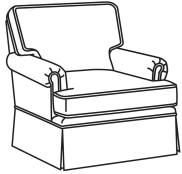

CD88 Series / CD8805R-SW
Swivel Chair (35.5W)
Outside: 35.5W x 39D x 37H
Inside: 21.5W x 22D