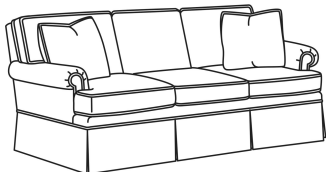

CD88 Series / CD8800R
Sofa (81W)
Outside: 81W x 39D x 37H
Inside: 67.5W x 22D