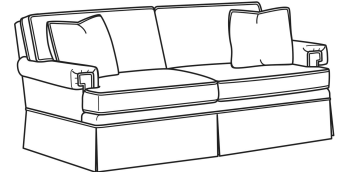

Standard Back Pillow: Fiber Back

Also available:

CD88 Series / CD8807
Ottoman (27W X 21D)
Outside: 27W x 21D x 17.5H
Inside: 0W x 0D

CD88 Series / CD8800K
Sofa (81W)
Outside: 81W x 39D x 37H
Inside: 67.5W x 22D

CD88 Series / CD8800K-2
Sofa (81W)
Outside: 81W x 39D x 37H
Inside: 67.5W x 22D

CD88 Series / CD8800R
Sofa (81W)
Outside: 81W x 39D x 37H
Inside: 67.5W x 22D

CD88 Series / CD8800R-2
Sofa (81W)
Outside: 81W x 39D x 37H
Inside: 67.5W x 22D