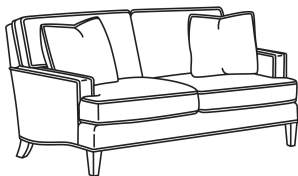

CD88 Series / CD8804T
Loveseat (60W)
Outside: 60W x 39D x 37H
Inside: 49W x 22D