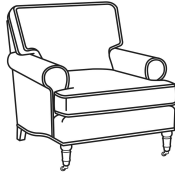

CD88 Series / CD8805S
Chair (35.5W)
Outside: 35.5W x 39D x 37H
Inside: 21.5W x 22D