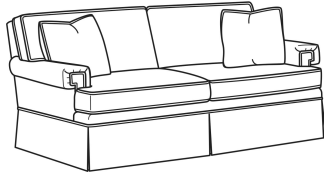

CD88 Series / CD8802K
Apt Sofa (75.5W)
Outside: 75.5W x 39D x 37H
Inside: 62W x 22D