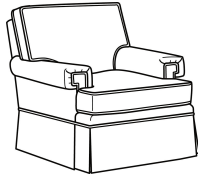

CD88 Series / CD8805K-SW
Swivel Chair (35.5W)
Outside: 35.5W x 39D x 37H
Inside: 21.5W x 22D