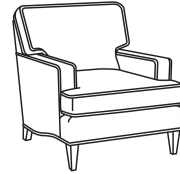

CD88 Series / CD8805T
Chair (32W)
Outside: 32W x 39D x 37H
Inside: 21.5W x 22D