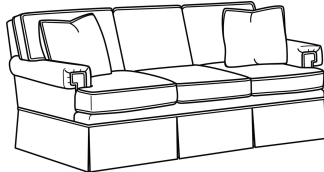

CD88 Series / CD8805S-SW

DESCRIPTION:	Swivel Chair (35.5W)
OUTSIDE:	35.5"W x 39"D x 37"H
INSIDE:	21.5"W x 22"D
SEAT:	20.5"H
ARM:	24.5"H
BACK RAIL:	33"H
COM:	Plain: 11.00 yds Repeat of 2-14": 13.75 yds Repeat of 15-27": 15.00 yds
WEIGHT:	65 lbs

Standard Features:

This style is a custom configuration from our CUSTOM DESIGN COLLECTIONS.

Additional configurations available

May be shown with optional features

CD88 SERIES

Standard Seat Cushion: Hallmark Seat

Standard Back Pillow: Fiber Back

Also available:

CD88 Series / CD8807
Ottoman (27W X 21D)
Outside: 27W x 21D x 17.5H
Inside: 0W x 0D

CD88 Series / CD8800K
Sofa (81W)
Outside: 81W x 39D x 37H
Inside: 67.5W x 22D