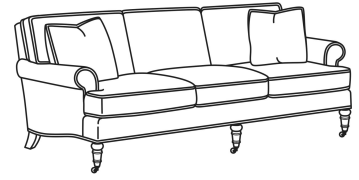

Standard Back Pillow: Fiber Back

Also available:

CD88 Series / CD8807
Ottoman (27W X 21D)
Outside: 27W x 21D x 17.5H
Inside: 0W x 0D

CD88 Series / CD8800K
Sofa (81W)
Outside: 81W x 39D x 37H
Inside: 67.5W x 22D

CD88 Series / CD8800K-2
Sofa (81W)
Outside: 81W x 39D x 37H
Inside: 67.5W x 22D

CD88 Series / CD8800R
Sofa (81W)
Outside: 81W x 39D x 37H
Inside: 67.5W x 22D

CD88 Series / CD8800R-2
Sofa (81W)
Outside: 81W x 39D x 37H
Inside: 67.5W x 22D

CD88 Series / CD8800T
Sofa (77W)
Outside: 77W x 39D x 37H
Inside: 67.5W x 22D

CD88 Series / CD8801E
 Long Sofa (86W)
 Outside: 86W x 39D x 37H
 Inside: 74W x 22D

CD88 Series / CD8801R-2
 Long Sofa (88W)
 Outside: 88W x 39D x 37H
 Inside: 74W x 22D