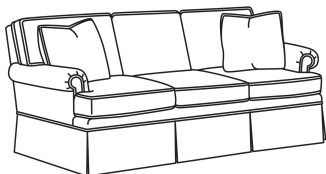

Standard Back Pillow: Fiber Back

Also available:

CD88 Series / CD8807
Ottoman (27W X 21D)
Outside: 27W x 21D x 17.5H
Inside: 0W x 0D

CD88 Series / CD8800K
Sofa (81W)
Outside: 81W x 39D x 37H
Inside: 67.5W x 22D

CD88 Series / CD8800K-2
Sofa (81W)
Outside: 81W x 39D x 37H
Inside: 67.5W x 22D

CD88 Series / CD8800R
Sofa (81W)
Outside: 81W x 39D x 37H
Inside: 67.5W x 22D

CD88 Series / CD8800R-2
Sofa (81W)
Outside: 81W x 39D x 37H
Inside: 67.5W x 22D