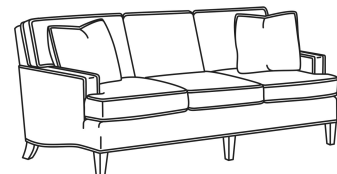

Standard Features:

This style is a custom configuration from our CUSTOM DESIGN COLLECTIONS.

Additional configurations available

May be shown with optional features

CD88 SERIES

Standard Seat Cushion: Hallmark Seat

Standard Back Pillow: Fiber Back

Also available:

CD88 Series / CD8807
Ottoman (27W X 21D)
Outside: 27W x 21D x 17.5H
Inside: 0W x 0D

CD88 Series / CD8800K
Sofa (81W)
Outside: 81W x 39D x 37H
Inside: 67.5W x 22D

CD88 Series / CD8800K-2
Sofa (81W)
Outside: 81W x 39D x 37H
Inside: 67.5W x 22D

CD88 Series / CD8800R
Sofa (81W)
Outside: 81W x 39D x 37H
Inside: 67.5W x 22D

CD88 Series / CD8800R-2
Sofa (81W)
Outside: 81W x 39D x 37H
Inside: 67.5W x 22D