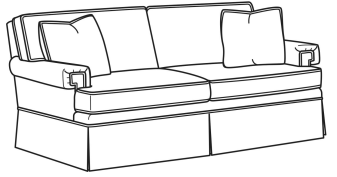

CD88 Series / CD8802K
Apt Sofa (75.5W)
Outside: 75.5W x 39D x 37H
Inside: 62W x 22D