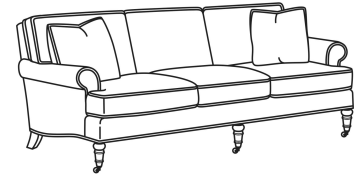

Standard Back Pillow: Fiber Back

Also available:

CD88 Series / CD8807
Ottoman (27W X 21D)
Outside: 27W x 21D x 17.5H
Inside: 0W x 0D

CD88 Series / CD8800K
Sofa (81W)
Outside: 81W x 39D x 37H
Inside: 67.5W x 22D

CD88 Series / CD8800K-2
Sofa (81W)
Outside: 81W x 39D x 37H
Inside: 67.5W x 22D

CD88 Series / CD8800R
Sofa (81W)
Outside: 81W x 39D x 37H
Inside: 67.5W x 22D

CD88 Series / CD8800R-2
Sofa (81W)
Outside: 81W x 39D x 37H
Inside: 67.5W x 22D

CD88 Series / CD8800T
Sofa (77W)
Outside: 77W x 39D x 37H
Inside: 67.5W x 22D

CD88 Series / CD8801E
 Long Sofa (86W)
 Outside: 86W x 39D x 37H
 Inside: 74W x 22D

CD88 Series / CD8801R-2
 Long Sofa (88W)
 Outside: 88W x 39D x 37H
 Inside: 74W x 22D