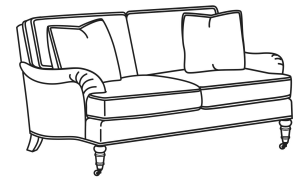

CD88 Series / CD8804E
Loveseat (61.5W)
Outside: 61.5W x 39D x 37H
Inside: 49W x 22D