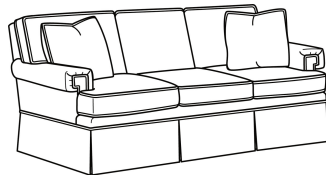

CD88 Series / CD8805R-SW

DESCRIPTION:	Swivel Chair (35.5W)
OUTSIDE:	35.5"W x 39"D x 37"H
INSIDE:	21.5"W x 22"D
SEAT:	20.5"H
ARM:	24.5"H
BACK RAIL:	33"H
COM:	Plain: 11.00 yds Repeat of 2-14": 13.75 yds Repeat of 15-27": 15.00 yds
WEIGHT:	65 lbs

Standard Features:

This style is a custom configuration from our CUSTOM DESIGN COLLECTIONS.

Additional configurations available

May be shown with optional features

CD88 SERIES

Standard Seat Cushion: Hallmark Seat

Standard Back Pillow: Fiber Back

Also available:

CD88 Series / CD8807
Ottoman (27W X 21D)
Outside: 27W x 21D x 17.5H
Inside: 0W x 0D

CD88 Series / CD8800K
Sofa (81W)
Outside: 81W x 39D x 37H
Inside: 67.5W x 22D