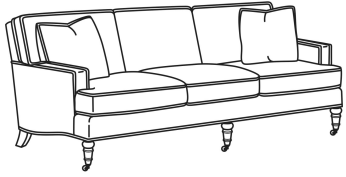

Standard Back Pillow: Fiber Back

Also available:

CD88 Series / CD8807
Ottoman (27W X 21D)
Outside: 27W x 21D x 17.5H
Inside: 0W x 0D

CD88 Series / CD8800K
Sofa (81W)
Outside: 81W x 39D x 37H
Inside: 67.5W x 22D

CD88 Series / CD8800K-2
Sofa (81W)
Outside: 81W x 39D x 37H
Inside: 67.5W x 22D

CD88 Series / CD8800R
Sofa (81W)
Outside: 81W x 39D x 37H
Inside: 67.5W x 22D

CD88 Series / CD8800R-2
Sofa (81W)
Outside: 81W x 39D x 37H
Inside: 67.5W x 22D

CD88 Series / CD8800T
Sofa (77W)
Outside: 77W x 39D x 37H
Inside: 67.5W x 22D

CD88 Series / CD8801E
 Long Sofa (86W)
 Outside: 86W x 39D x 37H
 Inside: 74W x 22D

CD88 Series / CD8801R-2
 Long Sofa (88W)
 Outside: 88W x 39D x 37H
 Inside: 74W x 22D

CD88 Series / CD8801S
 Long Sofa (88W)
 Outside: 88W x 39D x 37H
 Inside: 74W x 22D

CD88 Series / CD8801T
 Long Sofa (84.5W)
 Outside: 84.5W x 39D x 37H
 Inside: 74W x 22D

CD88 Series / CD8802K
 Apt Sofa (75.5W)
 Outside: 75.5W x 39D x 37H
 Inside: 62W x 22D