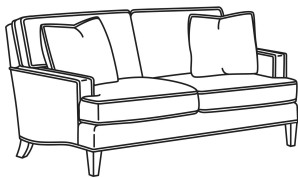

CD88 Series / CD8804E
 Loveseat (61.5W)
 Outside: 61.5W x 39D x 37H
 Inside: 49W x 22D

CD88 Series / CD8804K
 Loveseat (63.5W)
 Outside: 63.5W x 39D x 37H
 Inside: 49W x 22D

CD88 Series / CD8804R
 Loveseat (63.5W)
 Outside: 63.5W x 39D x 37H
 Inside: 49W x 22D

CD88 Series / CD8804S
 Loveseat (63.5W)
 Outside: 63.5W x 39D x 37H
 Inside: 49W x 22D

CD88 Series / CD8804T
 Loveseat (60W)
 Outside: 60W x 39D x 37H
 Inside: 49W x 22D

CD88 Series / CD8805E
 Chair (33W)
 Outside: 33W x 39D x 37H
 Inside: 21.5W x 22D