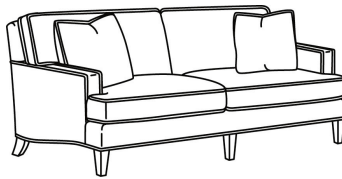

CD88 Series / CD8802T
Apt Sofa (71.5W)
Outside: 71.5W x 39D x 37H
Inside: 62W x 22D