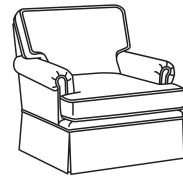

CD88 Series / CD8804S
 Loveseat (63.5W)
 Outside: 63.5W x 39D x 37H
 Inside: 49W x 22D

CD88 Series / CD8804T
 Loveseat (60W)
 Outside: 60W x 39D x 37H
 Inside: 49W x 22D

CD88 Series / CD8805E
 Chair (33W)
 Outside: 33W x 39D x 37H
 Inside: 21.5W x 22D

CD88 Series / CD8805E-SW
 Swivel Chair (33W)
 Outside: 33W x 39D x 37H
 Inside: 21.5W x 22D

CD88 Series / CD8805K
Chair (35.5W)
Outside: 35.5W x 39D x 37H
Inside: 21.5W x 22D

CD88 Series / CD8805K-SW
Swivel Chair (35.5W)
Outside: 35.5W x 39D x 37H
Inside: 21.5W x 22D