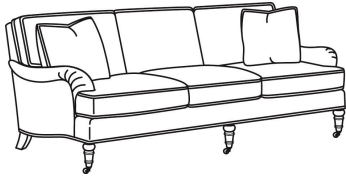

Standard Back Pillow: Fiber Back

Also available:

CD88 Series / CD8807
Ottoman (27W X 21D)
Outside: 27W x 21D x 17.5H
Inside: 0W x 0D

CD88 Series / CD8800K
Sofa (81W)
Outside: 81W x 39D x 37H
Inside: 67.5W x 22D

CD88 Series / CD8800K-2
Sofa (81W)
Outside: 81W x 39D x 37H
Inside: 67.5W x 22D

CD88 Series / CD8800R
Sofa (81W)
Outside: 81W x 39D x 37H
Inside: 67.5W x 22D

CD88 Series / CD8800R-2
Sofa (81W)
Outside: 81W x 39D x 37H
Inside: 67.5W x 22D

CD88 Series / CD8800T
Sofa (77W)
Outside: 77W x 39D x 37H
Inside: 67.5W x 22D

CD88 Series / CD8801E
 Long Sofa (86W)
 Outside: 86W x 39D x 37H
 Inside: 74W x 22D

CD88 Series / CD8801R-2
 Long Sofa (88W)
 Outside: 88W x 39D x 37H
 Inside: 74W x 22D