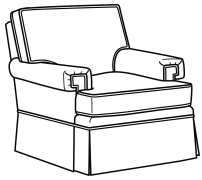

CD88 Series / CD8805K
Chair (35.5W)
Outside: 35.5W x 39D x 37H
Inside: 21.5W x 22D