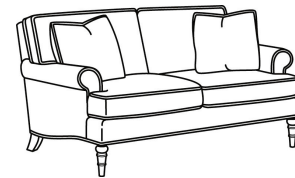

CD88 Series / CD8802R
 Apt Sofa (75.5W)
 Outside: 75.5W x 39D x 37H
 Inside: 62W x 22D

CD88 Series / CD8802S
 Apt Sofa (75.5W)
 Outside: 75.5W x 39D x 37H
 Inside: 62W x 22D

CD88 Series / CD8802T
 Apt Sofa (71.5W)
 Outside: 71.5W x 39D x 37H
 Inside: 62W x 22D

CD88 Series / CD8804E
 Loveseat (61.5W)
 Outside: 61.5W x 39D x 37H
 Inside: 49W x 22D

CD88 Series / CD8804K
 Loveseat (63.5W)
 Outside: 63.5W x 39D x 37H
 Inside: 49W x 22D

CD88 Series / CD8804R
 Loveseat (63.5W)
 Outside: 63.5W x 39D x 37H
 Inside: 49W x 22D