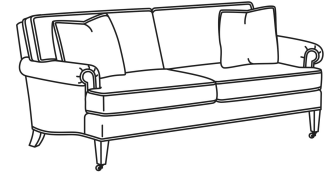

Standard Back Pillow: Fiber Back

Also available:

CD88 Series / CD8807
Ottoman (27W X 21D)
Outside: 27W x 21D x 17.5H
Inside: 0W x 0D

CD88 Series / CD8800K
Sofa (81W)
Outside: 81W x 39D x 37H
Inside: 67.5W x 22D

CD88 Series / CD8800K-2
Sofa (81W)
Outside: 81W x 39D x 37H
Inside: 67.5W x 22D

CD88 Series / CD8800R
Sofa (81W)
Outside: 81W x 39D x 37H
Inside: 67.5W x 22D

CD88 Series / CD8800R-2
Sofa (81W)
Outside: 81W x 39D x 37H
Inside: 67.5W x 22D

CD88 Series / CD8800T
Sofa (77W)
Outside: 77W x 39D x 37H
Inside: 67.5W x 22D

CD88 Series / CD8801E
 Long Sofa (86W)
 Outside: 86W x 39D x 37H
 Inside: 74W x 22D

CD88 Series / CD8801R-2
 Long Sofa (88W)
 Outside: 88W x 39D x 37H
 Inside: 74W x 22D

CD88 Series / CD8801S
 Long Sofa (88W)
 Outside: 88W x 39D x 37H
 Inside: 74W x 22D

CD88 Series / CD8801T
 Long Sofa (84.5W)
 Outside: 84.5W x 39D x 37H
 Inside: 74W x 22D

CD88 Series / CD8802K
 Apt Sofa (75.5W)
 Outside: 75.5W x 39D x 37H
 Inside: 62W x 22D