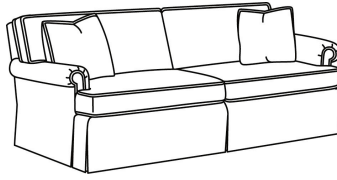

Standard Back Pillow: Fiber Back

Also available:

CD88 Series / CD8807
Ottoman (27W X 21D)
Outside: 27W x 21D x 17.5H
Inside: 0W x 0D

CD88 Series / CD8800K
Sofa (81W)
Outside: 81W x 39D x 37H
Inside: 67.5W x 22D

CD88 Series / CD8800K-2
Sofa (81W)
Outside: 81W x 39D x 37H
Inside: 67.5W x 22D

CD88 Series / CD8800R
Sofa (81W)
Outside: 81W x 39D x 37H
Inside: 67.5W x 22D

CD88 Series / CD8800R-2
Sofa (81W)
Outside: 81W x 39D x 37H
Inside: 67.5W x 22D

CD88 Series / CD8800T
Sofa (77W)
Outside: 77W x 39D x 37H
Inside: 67.5W x 22D

CD88 Series / CD8801E
 Long Sofa (86W)
 Outside: 86W x 39D x 37H
 Inside: 74W x 22D

CD88 Series / CD8801R-2
 Long Sofa (88W)
 Outside: 88W x 39D x 37H
 Inside: 74W x 22D