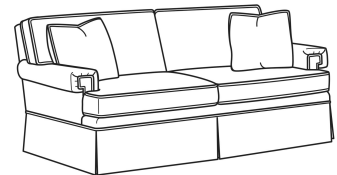

Standard Back Pillow: Fiber Back

Also available:

CD88 Series / CD8807
Ottoman (27W X 21D)
Outside: 27W x 21D x 17.5H
Inside: 0W x 0D

CD88 Series / CD8800K
Sofa (81W)
Outside: 81W x 39D x 37H
Inside: 67.5W x 22D

CD88 Series / CD8800K-2
Sofa (81W)
Outside: 81W x 39D x 37H
Inside: 67.5W x 22D

CD88 Series / CD8800R
Sofa (81W)
Outside: 81W x 39D x 37H
Inside: 67.5W x 22D

CD88 Series / CD8800R-2
Sofa (81W)
Outside: 81W x 39D x 37H
Inside: 67.5W x 22D