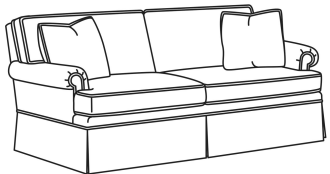

Standard Back Pillow: Fiber Back

Also available:

CD88 Series / CD8800K
Sofa (81W)
Outside: 81W x 39D x 37H
Inside: 67.5W x 22D

CD88 Series / CD8800K-2
Sofa (81W)
Outside: 81W x 39D x 37H
Inside: 67.5W x 22D

CD88 Series / CD8800R
Sofa (81W)
Outside: 81W x 39D x 37H
Inside: 67.5W x 22D

CD88 Series / CD8800R-2
Sofa (81W)
Outside: 81W x 39D x 37H
Inside: 67.5W x 22D

CD88 Series / CD8800T
Sofa (77W)
Outside: 77W x 39D x 37H
Inside: 67.5W x 22D