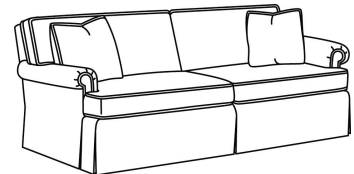

Standard Back Pillow: Fiber Back

Also available:

CD88 Series / CD8800K
Sofa (81W)
Outside: 81W x 39D x 37H
Inside: 67.5W x 22D

CD88 Series / CD8800K-2
Sofa (81W)
Outside: 81W x 39D x 37H
Inside: 67.5W x 22D

CD88 Series / CD8800R
Sofa (81W)
Outside: 81W x 39D x 37H
Inside: 67.5W x 22D

CD88 Series / CD8800R-2
Sofa (81W)
Outside: 81W x 39D x 37H
Inside: 67.5W x 22D

CD88 Series / CD8800T
Sofa (77W)
Outside: 77W x 39D x 37H
Inside: 67.5W x 22D