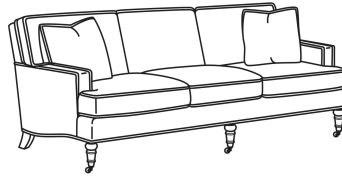

Standard Back Pillow: Fiber Back

Also available:

CD88 Series / CD8800K
Sofa (81W)
Outside: 81W x 39D x 37H
Inside: 67.5W x 22D

CD88 Series / CD8800K-2
Sofa (81W)
Outside: 81W x 39D x 37H
Inside: 67.5W x 22D

CD88 Series / CD8800R
Sofa (81W)
Outside: 81W x 39D x 37H
Inside: 67.5W x 22D

CD88 Series / CD8800R-2
Sofa (81W)
Outside: 81W x 39D x 37H
Inside: 67.5W x 22D

CD88 Series / CD8800T
Sofa (77W)
Outside: 77W x 39D x 37H
Inside: 67.5W x 22D

CD88 Series / CD8801R-2
Long Sofa (88W)
Outside: 88W x 39D x 37H
Inside: 74W x 22D

CD88 Series / CD8801S
 Long Sofa (88W)
 Outside: 88W x 39D x 37H
 Inside: 74W x 22D

CD88 Series / CD8801T
 Long Sofa (84.5W)
 Outside: 84.5W x 39D x 37H
 Inside: 74W x 22D