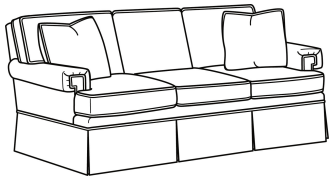

CD88 Series / CD8801E

DESCRIPTION:	Long Sofa (86W)
OUTSIDE:	86"W x 39"D x 37"H
INSIDE:	74"W x 22"D
SEAT:	20.5"H
ARM:	24.5"H
BACK RAIL:	33"H
THROW PILLOWS:	2 - 18"
COM:	Plain: 22.00 yds Repeat of 2-14": 27.50 yds Repeat of 15-27": 29.75 yds
WEIGHT:	160 lbs

Standard Features:

This style is a custom configuration from our CUSTOM DESIGN COLLECTIONS.

Additional configurations available

May be shown with optional features

CD88 SERIES

Standard Seat Cushion: Hallmark Seat

Standard Back Pillow: Fiber Back

Also available:

CD88 Series / CD8800K
Sofa (81W)
Outside: 81W x 39D x 37H
Inside: 67.5W x 22D

CD88 Series / CD8800K-2
Sofa (81W)
Outside: 81W x 39D x 37H
Inside: 67.5W x 22D