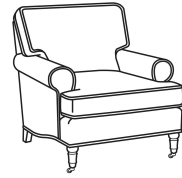

CD88 Series / CD8805E
 Chair (33W)
 Outside: 33W x 39D x 37H
 Inside: 21.5W x 22D

CD88 Series / CD8805E-SW
 Swivel Chair (33W)
 Outside: 33W x 39D x 37H
 Inside: 21.5W x 22D

CD88 Series / CD8805K
 Chair (35.5W)
 Outside: 35.5W x 39D x 37H
 Inside: 21.5W x 22D

CD88 Series / CD8805K-SW
 Swivel Chair (35.5W)
 Outside: 35.5W x 39D x 37H
 Inside: 21.5W x 22D

CD88 Series / CD8805R
Chair (35.5W)
Outside: 35.5W x 39D x 37H
Inside: 21.5W x 22D

CD88 Series / CD8805R-SW
Swivel Chair (35.5W)
Outside: 35.5W x 39D x 37H
Inside: 21.5W x 22D