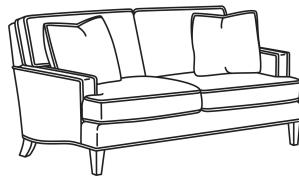

CD88 Series / CD8802T
 Apt Sofa (71.5W)
 Outside: 71.5W x 39D x 37H
 Inside: 62W x 22D

CD88 Series / CD8804E
 Loveseat (61.5W)
 Outside: 61.5W x 39D x 37H
 Inside: 49W x 22D

CD88 Series / CD8804K
 Loveseat (63.5W)
 Outside: 63.5W x 39D x 37H
 Inside: 49W x 22D

CD88 Series / CD8804R
 Loveseat (63.5W)
 Outside: 63.5W x 39D x 37H
 Inside: 49W x 22D

CD88 Series / CD8804S
 Loveseat (63.5W)
 Outside: 63.5W x 39D x 37H
 Inside: 49W x 22D

CD88 Series / CD8804T
 Loveseat (60W)
 Outside: 60W x 39D x 37H
 Inside: 49W x 22D