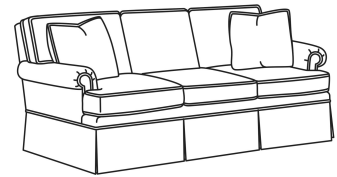

Standard Back Pillow: Fiber Back

Also available:

CD88 Series / CD8800K
Sofa (81W)
Outside: 81W x 39D x 37H
Inside: 67.5W x 22D

CD88 Series / CD8800K-2
Sofa (81W)
Outside: 81W x 39D x 37H
Inside: 67.5W x 22D

CD88 Series / CD8800R
Sofa (81W)
Outside: 81W x 39D x 37H
Inside: 67.5W x 22D

CD88 Series / CD8800R-2
Sofa (81W)
Outside: 81W x 39D x 37H
Inside: 67.5W x 22D

CD88 Series / CD8800T
Sofa (77W)
Outside: 77W x 39D x 37H
Inside: 67.5W x 22D