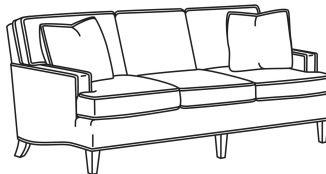

Standard Features:

This style is a custom configuration from our CUSTOM DESIGN COLLECTIONS.

Additional configurations available

May be shown with optional features

CD88 SERIES

Standard Seat Cushion: Hallmark Seat

Standard Back Pillow: Fiber Back

Also available:

CD88 Series / CD8800K
Sofa (81W)
Outside: 81W x 39D x 37H
Inside: 67.5W x 22D

CD88 Series / CD8800K-2
Sofa (81W)
Outside: 81W x 39D x 37H
Inside: 67.5W x 22D

CD88 Series / CD8800R
Sofa (81W)
Outside: 81W x 39D x 37H
Inside: 67.5W x 22D

CD88 Series / CD8800R-2
Sofa (81W)
Outside: 81W x 39D x 37H
Inside: 67.5W x 22D

CD88 Series / CD8800T
Sofa (77W)
Outside: 77W x 39D x 37H
Inside: 67.5W x 22D