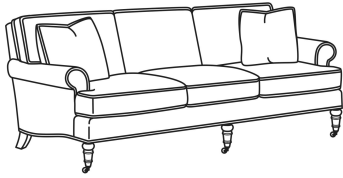

Standard Back Pillow: Fiber Back

Also available:

CD88 Series / CD8800K
Sofa (81W)
Outside: 81W x 39D x 37H
Inside: 67.5W x 22D

CD88 Series / CD8800K-2
Sofa (81W)
Outside: 81W x 39D x 37H
Inside: 67.5W x 22D

CD88 Series / CD8800R
Sofa (81W)
Outside: 81W x 39D x 37H
Inside: 67.5W x 22D

CD88 Series / CD8800R-2
Sofa (81W)
Outside: 81W x 39D x 37H
Inside: 67.5W x 22D

CD88 Series / CD8800T
Sofa (77W)
Outside: 77W x 39D x 37H
Inside: 67.5W x 22D

CD88 Series / CD8801R-2
Long Sofa (88W)
Outside: 88W x 39D x 37H
Inside: 74W x 22D

CD88 Series / CD8801S
 Long Sofa (88W)
 Outside: 88W x 39D x 37H
 Inside: 74W x 22D

CD88 Series / CD8801T
 Long Sofa (84.5W)
 Outside: 84.5W x 39D x 37H
 Inside: 74W x 22D