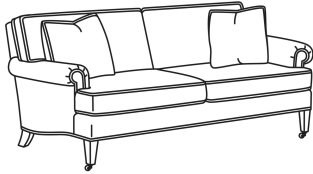

CD88 Series / CD8802R
Apt Sofa (75.5W)
Outside: 75.5W x 39D x 37H
Inside: 62W x 22D