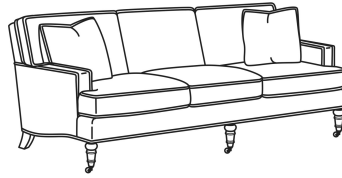

Standard Back Pillow: Fiber Back

Also available:

CD88 Series / CD8800K-2
Sofa (81W)
Outside: 81W x 39D x 37H
Inside: 67.5W x 22D

CD88 Series / CD8800R
Sofa (81W)
Outside: 81W x 39D x 37H
Inside: 67.5W x 22D

CD88 Series / CD8800R-2
Sofa (81W)
Outside: 81W x 39D x 37H
Inside: 67.5W x 22D

CD88 Series / CD8800T
Sofa (77W)
Outside: 77W x 39D x 37H
Inside: 67.5W x 22D

CD88 Series / CD8801E
Long Sofa (86W)
Outside: 86W x 39D x 37H
Inside: 74W x 22D

CD88 Series / CD8801R-2
Long Sofa (88W)
Outside: 88W x 39D x 37H
Inside: 74W x 22D

CD88 Series / CD8801S
 Long Sofa (88W)
 Outside: 88W x 39D x 37H
 Inside: 74W x 22D

CD88 Series / CD8801T
 Long Sofa (84.5W)
 Outside: 84.5W x 39D x 37H
 Inside: 74W x 22D