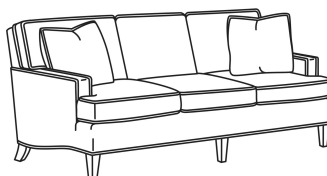

CD88 Series / CD8800K

DESCRIPTION:	Sofa (81W)
OUTSIDE:	81"W x 39"D x 37"H
INSIDE:	67.5"W x 22"D
SEAT:	20.5"H
ARM:	24.5"H
BACK RAIL:	33"H
THROW PILLOWS:	2 - 18"
COM:	Plain: 21.00 yds Repeat of 2-14": 26.25 yds Repeat of 15-27": 28.50 yds
WEIGHT:	145 lbs

Standard Features:

This style is a custom configuration from our CUSTOM DESIGN COLLECTIONS.

Additional configurations available

May be shown with optional features

CD88 SERIES

Standard Seat Cushion: Hallmark Seat

Standard Back Pillow: Fiber Back

Also available:

CD88 Series / CD8800K-2
Sofa (81W)
Outside: 81W x 39D x 37H
Inside: 67.5W x 22D

CD88 Series / CD8800R
Sofa (81W)
Outside: 81W x 39D x 37H
Inside: 67.5W x 22D

CD88 Series / CD8800R-2
Sofa (81W)
Outside: 81W x 39D x 37H
Inside: 67.5W x 22D

CD88 Series / CD8800T
Sofa (77W)
Outside: 77W x 39D x 37H
Inside: 67.5W x 22D

CD88 Series / CD8801E
Long Sofa (86W)
Outside: 86W x 39D x 37H
Inside: 74W x 22D