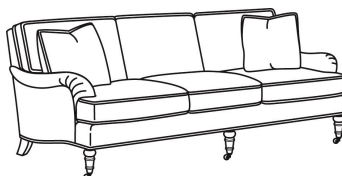

CD88 Series / CD8800K

DESCRIPTION:	Sofa (81W)
OUTSIDE:	81"W x 39"D x 37"H
INSIDE:	67.5"W x 22"D
SEAT:	20.5"H
ARM:	24.5"H
BACK RAIL:	33"H
THROW PILLOWS:	2 - 18"
COM:	Plain: 21.00 yds Repeat of 2-14": 26.25 yds Repeat of 15-27": 28.50 yds
WEIGHT:	145 lbs

Standard Back Pillow: Fiber Back

Also available:

CD88 Series / CD8800K-2
Sofa (81W)
Outside: 81W x 39D x 37H
Inside: 67.5W x 22D

CD88 Series / CD8800R
Sofa (81W)
Outside: 81W x 39D x 37H
Inside: 67.5W x 22D

CD88 Series / CD8800R-2
Sofa (81W)
Outside: 81W x 39D x 37H
Inside: 67.5W x 22D

CD88 Series / CD8800T
Sofa (77W)
Outside: 77W x 39D x 37H
Inside: 67.5W x 22D

CD88 Series / CD8801E
Long Sofa (86W)
Outside: 86W x 39D x 37H
Inside: 74W x 22D