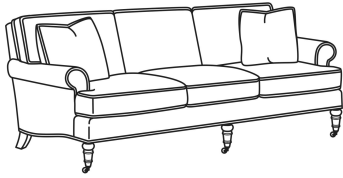

CD88 Series / CD8800K

DESCRIPTION:	Sofa (81W)
OUTSIDE:	81"W x 39"D x 37"H
INSIDE:	67.5"W x 22"D
SEAT:	20.5"H
ARM:	24.5"H
BACK RAIL:	33"H
THROW PILLOWS:	2 - 18"
COM:	Plain: 21.00 yds Repeat of 2-14": 26.25 yds Repeat of 15-27": 28.50 yds
WEIGHT:	145 lbs

Standard Back Pillow: Fiber Back

Also available:

CD88 Series / CD8800K-2
Sofa (81W)
Outside: 81W x 39D x 37H
Inside: 67.5W x 22D

CD88 Series / CD8800R
Sofa (81W)
Outside: 81W x 39D x 37H
Inside: 67.5W x 22D

CD88 Series / CD8800R-2
Sofa (81W)
Outside: 81W x 39D x 37H
Inside: 67.5W x 22D

CD88 Series / CD8800T
Sofa (77W)
Outside: 77W x 39D x 37H
Inside: 67.5W x 22D

CD88 Series / CD8801E
Long Sofa (86W)
Outside: 86W x 39D x 37H
Inside: 74W x 22D

CD88 Series / CD8801R-2
Long Sofa (88W)
Outside: 88W x 39D x 37H
Inside: 74W x 22D

CD88 Series / CD8801S
 Long Sofa (88W)
 Outside: 88W x 39D x 37H
 Inside: 74W x 22D

CD88 Series / CD8801T
 Long Sofa (84.5W)
 Outside: 84.5W x 39D x 37H
 Inside: 74W x 22D