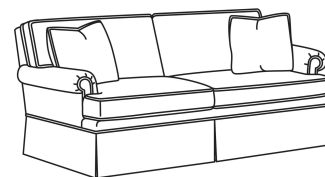

CD88 Series / CD8800K

DESCRIPTION:	Sofa (81W)
OUTSIDE:	81"W x 39"D x 37"H
INSIDE:	67.5"W x 22"D
SEAT:	20.5"H
ARM:	24.5"H
BACK RAIL:	33"H
THROW PILLOWS:	2 - 18"
COM:	Plain: 21.00 yds Repeat of 2-14": 26.25 yds Repeat of 15-27": 28.50 yds
WEIGHT:	145 lbs

Standard Back Pillow: Fiber Back

Also available:

CD88 Series / CD8800K-2
Sofa (81W)
Outside: 81W x 39D x 37H
Inside: 67.5W x 22D

CD88 Series / CD8800R
Sofa (81W)
Outside: 81W x 39D x 37H
Inside: 67.5W x 22D

CD88 Series / CD8800R-2
Sofa (81W)
Outside: 81W x 39D x 37H
Inside: 67.5W x 22D

CD88 Series / CD8800T
Sofa (77W)
Outside: 77W x 39D x 37H
Inside: 67.5W x 22D

CD88 Series / CD8801E
Long Sofa (86W)
Outside: 86W x 39D x 37H
Inside: 74W x 22D