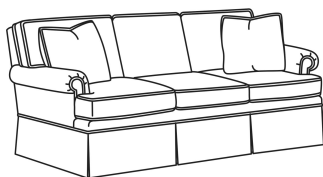

CD88 Series / CD8800K

DESCRIPTION:	Sofa (81W)
OUTSIDE:	81"W x 39"D x 37"H
INSIDE:	67.5"W x 22"D
SEAT:	20.5"H
ARM:	24.5"H
BACK RAIL:	33"H
THROW PILLOWS:	2 - 18"
COM:	Plain: 21.00 yds Repeat of 2-14": 26.25 yds Repeat of 15-27": 28.50 yds
WEIGHT:	145 lbs

Standard Features:

This style is a custom configuration from our CUSTOM DESIGN COLLECTIONS.

Additional configurations available

May be shown with optional features

CD88 SERIES

Standard Seat Cushion: Hallmark Seat

Standard Back Pillow: Fiber Back

Also available:

CD88 Series / CD8800K-2
Sofa (81W)
Outside: 81W x 39D x 37H
Inside: 67.5W x 22D

CD88 Series / CD8800R
Sofa (81W)
Outside: 81W x 39D x 37H
Inside: 67.5W x 22D