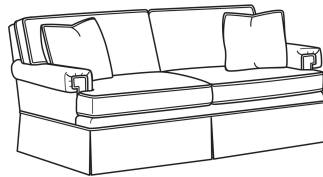

**CD88 Series / CD8800E**

DESCRIPTION:	Sofa (78.5W)
OUTSIDE:	78.5"W x 39"D x 37"H
INSIDE:	67.5"W x 22"D
SEAT:	20.5"H
ARM:	24.5"H
BACK RAIL:	33"H
THROW PILLOWS:	2 - 18"
COM:	Plain: 21.00 yds Repeat of 2-14": 26.25 yds Repeat of 15-27": 28.50 yds
WEIGHT:	145 lbs

**Standard Features:**

This style is a custom configuration from our CUSTOM DESIGN COLLECTIONS.

Additional configurations available

May be shown with optional features

**CD88 SERIES**

Standard Seat Cushion: Hallmark Seat

Standard Back Pillow: Fiber Back

**Also available:**

CD88 Series / CD8800K  
Sofa (81W)  
Outside: 81W x 39D x 37H  
Inside: 67.5W x 22D

CD88 Series / CD8800K-2  
Sofa (81W)  
Outside: 81W x 39D x 37H  
Inside: 67.5W x 22D