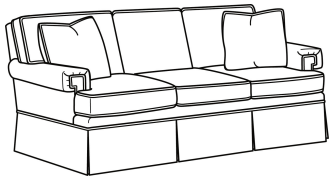

**CD88 Series / CD8800E**

DESCRIPTION:	Sofa (78.5W)
OUTSIDE:	78.5"W x 39"D x 37"H
INSIDE:	67.5"W x 22"D
SEAT:	20.5"H
ARM:	24.5"H
BACK RAIL:	33"H
THROW PILLOWS:	2 - 18"
COM:	Plain: 21.00 yds Repeat of 2-14": 26.25 yds Repeat of 15-27": 28.50 yds
WEIGHT:	145 lbs

**Standard Features:**

This style is a custom configuration from our CUSTOM DESIGN COLLECTIONS.

Additional configurations available

May be shown with optional features

**CD88 SERIES**

Standard Seat Cushion: Hallmark Seat

Standard Back Pillow: Fiber Back

**Also available:**

CD88 Series / CD8800K  
Sofa (81W)  
Outside: 81W x 39D x 37H  
Inside: 67.5W x 22D

CD88 Series / CD8800K-2  
Sofa (81W)  
Outside: 81W x 39D x 37H  
Inside: 67.5W x 22D