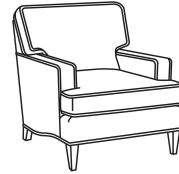

CD88 Series / CD8804T  
 Loveseat (60W)  
 Outside: 60W x 39D x 37H  
 Inside: 49W x 22D

CD88 Series / CD8805E  
 Chair (33W)  
 Outside: 33W x 39D x 37H  
 Inside: 21.5W x 22D

CD88 Series / CD8805E-SW  
 Swivel Chair (33W)  
 Outside: 33W x 39D x 37H  
 Inside: 21.5W x 22D

CD88 Series / CD8805K  
 Chair (35.5W)  
 Outside: 35.5W x 39D x 37H  
 Inside: 21.5W x 22D

CD88 Series / CD8805K-SW  
Swivel Chair (35.5W)  
Outside: 35.5W x 39D x 37H  
Inside: 21.5W x 22D

CD88 Series / CD8805R  
Chair (35.5W)  
Outside: 35.5W x 39D x 37H  
Inside: 21.5W x 22D

CD88 Series / CD8805R-SW  
Swivel Chair (35.5W)  
Outside: 35.5W x 39D x 37H  
Inside: 21.5W x 22D

CD88 Series / CD8805S  
Chair (35.5W)  
Outside: 35.5W x 39D x 37H  
Inside: 21.5W x 22D

CD88 Series / CD8805S-SW  
Swivel Chair (35.5W)  
Outside: 35.5W x 39D x 37H  
Inside: 21.5W x 22D