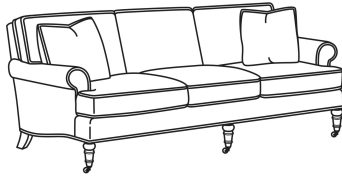

**CD88 Series / CD8800E**

DESCRIPTION:	Sofa (78.5W)
OUTSIDE:	78.5"W x 39"D x 37"H
INSIDE:	67.5"W x 22"D
SEAT:	20.5"H
ARM:	24.5"H
BACK RAIL:	33"H
THROW PILLOWS:	2 - 18"
COM:	Plain: 21.00 yds Repeat of 2-14": 26.25 yds Repeat of 15-27": 28.50 yds
WEIGHT:	145 lbs

Standard Back Pillow: Fiber Back

**Also available:**

CD88 Series / CD8800K  
Sofa (81W)  
Outside: 81W x 39D x 37H  
Inside: 67.5W x 22D

CD88 Series / CD8800K-2  
Sofa (81W)  
Outside: 81W x 39D x 37H  
Inside: 67.5W x 22D

CD88 Series / CD8800R  
Sofa (81W)  
Outside: 81W x 39D x 37H  
Inside: 67.5W x 22D

CD88 Series / CD8800R-2  
Sofa (81W)  
Outside: 81W x 39D x 37H  
Inside: 67.5W x 22D

CD88 Series / CD8800T  
Sofa (77W)  
Outside: 77W x 39D x 37H  
Inside: 67.5W x 22D

CD88 Series / CD8801E  
Long Sofa (86W)  
Outside: 86W x 39D x 37H  
Inside: 74W x 22D

CD88 Series / CD8801R-2  
 Long Sofa (88W)  
 Outside: 88W x 39D x 37H  
 Inside: 74W x 22D

CD88 Series / CD8801S  
 Long Sofa (88W)  
 Outside: 88W x 39D x 37H  
 Inside: 74W x 22D