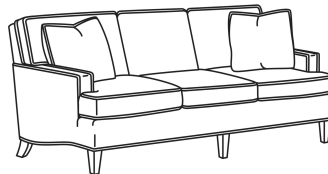

**CD88 Series / CD8800E**

DESCRIPTION:	Sofa (78.5W)
OUTSIDE:	78.5"W x 39"D x 37"H
INSIDE:	67.5"W x 22"D
SEAT:	20.5"H
ARM:	24.5"H
BACK RAIL:	33"H
THROW PILLOWS:	2 - 18"
COM:	Plain: 21.00 yds Repeat of 2-14": 26.25 yds Repeat of 15-27": 28.50 yds
WEIGHT:	145 lbs

**Standard Features:**

This style is a custom configuration from our CUSTOM DESIGN COLLECTIONS.

Additional configurations available

May be shown with optional features

**CD88 SERIES**

Standard Seat Cushion: Hallmark Seat

Standard Back Pillow: Fiber Back

**Also available:**

CD88 Series / CD8800K  
Sofa (81W)  
Outside: 81W x 39D x 37H  
Inside: 67.5W x 22D

CD88 Series / CD8800K-2  
Sofa (81W)  
Outside: 81W x 39D x 37H  
Inside: 67.5W x 22D

CD88 Series / CD8800R  
Sofa (81W)  
Outside: 81W x 39D x 37H  
Inside: 67.5W x 22D

CD88 Series / CD8800R-2  
Sofa (81W)  
Outside: 81W x 39D x 37H  
Inside: 67.5W x 22D

CD88 Series / CD8800T  
Sofa (77W)  
Outside: 77W x 39D x 37H  
Inside: 67.5W x 22D