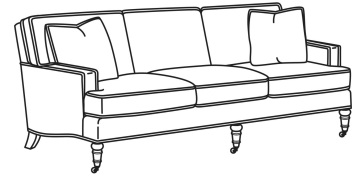

**CD88 Series / CD8800E**

DESCRIPTION:	Sofa (78.5W)
OUTSIDE:	78.5"W x 39"D x 37"H
INSIDE:	67.5"W x 22"D
SEAT:	20.5"H
ARM:	24.5"H
BACK RAIL:	33"H
THROW PILLOWS:	2 - 18"
COM:	Plain: 21.00 yds Repeat of 2-14": 26.25 yds Repeat of 15-27": 28.50 yds
WEIGHT:	145 lbs

Standard Back Pillow: Fiber Back

**Also available:**

CD88 Series / CD8800K  
Sofa (81W)  
Outside: 81W x 39D x 37H  
Inside: 67.5W x 22D

CD88 Series / CD8800K-2  
Sofa (81W)  
Outside: 81W x 39D x 37H  
Inside: 67.5W x 22D

CD88 Series / CD8800R  
Sofa (81W)  
Outside: 81W x 39D x 37H  
Inside: 67.5W x 22D

CD88 Series / CD8800R-2  
Sofa (81W)  
Outside: 81W x 39D x 37H  
Inside: 67.5W x 22D

CD88 Series / CD8800T  
Sofa (77W)  
Outside: 77W x 39D x 37H  
Inside: 67.5W x 22D

CD88 Series / CD8801E  
Long Sofa (86W)  
Outside: 86W x 39D x 37H  
Inside: 74W x 22D

CD88 Series / CD8801R-2  
 Long Sofa (88W)  
 Outside: 88W x 39D x 37H  
 Inside: 74W x 22D

CD88 Series / CD8801S  
 Long Sofa (88W)  
 Outside: 88W x 39D x 37H  
 Inside: 74W x 22D