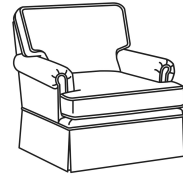

CD88 Series / CD8805R-SW
Swivel Chair (35.5W)
Outside: 35.5W x 39D x 37H
Inside: 21.5W x 22D