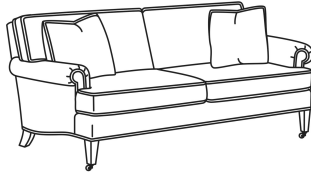

Standard Back Pillow: Fiber Back

**Also available:**

CD88 Series / CD8800K  
Sofa (81W)  
Outside: 81W x 39D x 37H  
Inside: 67.5W x 22D

CD88 Series / CD8800K-2  
Sofa (81W)  
Outside: 81W x 39D x 37H  
Inside: 67.5W x 22D

CD88 Series / CD8800R  
Sofa (81W)  
Outside: 81W x 39D x 37H  
Inside: 67.5W x 22D

CD88 Series / CD8800R-2  
Sofa (81W)  
Outside: 81W x 39D x 37H  
Inside: 67.5W x 22D

CD88 Series / CD8800T  
Sofa (77W)  
Outside: 77W x 39D x 37H  
Inside: 67.5W x 22D

CD88 Series / CD8801E  
Long Sofa (86W)  
Outside: 86W x 39D x 37H  
Inside: 74W x 22D

CD88 Series / CD8801R-2  
 Long Sofa (88W)  
 Outside: 88W x 39D x 37H  
 Inside: 74W x 22D

CD88 Series / CD8801S  
 Long Sofa (88W)  
 Outside: 88W x 39D x 37H  
 Inside: 74W x 22D

CD88 Series / CD8801T  
 Long Sofa (84.5W)  
 Outside: 84.5W x 39D x 37H  
 Inside: 74W x 22D

CD88 Series / CD8802K  
 Apt Sofa (75.5W)  
 Outside: 75.5W x 39D x 37H  
 Inside: 62W x 22D

CD88 Series / CD8802R  
 Apt Sofa (75.5W)  
 Outside: 75.5W x 39D x 37H  
 Inside: 62W x 22D