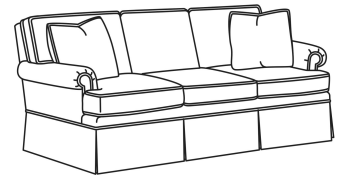

**CD88 Series / CD8800E**

DESCRIPTION:	Sofa (78.5W)
OUTSIDE:	78.5"W x 39"D x 37"H
INSIDE:	67.5"W x 22"D
SEAT:	20.5"H
ARM:	24.5"H
BACK RAIL:	33"H
THROW PILLOWS:	2 - 18"
COM:	Plain: 21.00 yds Repeat of 2-14": 26.25 yds Repeat of 15-27": 28.50 yds
WEIGHT:	145 lbs

Standard Back Pillow: Fiber Back

**Also available:**

CD88 Series / CD8800K  
Sofa (81W)  
Outside: 81W x 39D x 37H  
Inside: 67.5W x 22D

CD88 Series / CD8800K-2  
Sofa (81W)  
Outside: 81W x 39D x 37H  
Inside: 67.5W x 22D

CD88 Series / CD8800R  
Sofa (81W)  
Outside: 81W x 39D x 37H  
Inside: 67.5W x 22D

CD88 Series / CD8800R-2  
Sofa (81W)  
Outside: 81W x 39D x 37H  
Inside: 67.5W x 22D

CD88 Series / CD8800T  
Sofa (77W)  
Outside: 77W x 39D x 37H  
Inside: 67.5W x 22D