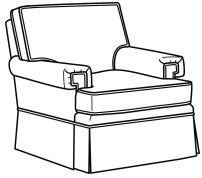

CD88 Series / CD8805K-SW
Swivel Chair (35.5W)
Outside: 35.5W x 39D x 37H
Inside: 21.5W x 22D