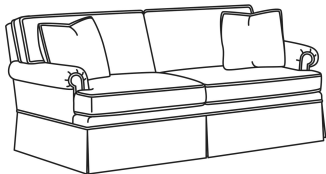

**CD88 Series / CD8800E**

DESCRIPTION:	Sofa (78.5W)
OUTSIDE:	78.5"W x 39"D x 37"H
INSIDE:	67.5"W x 22"D
SEAT:	20.5"H
ARM:	24.5"H
BACK RAIL:	33"H
THROW PILLOWS:	2 - 18"
COM:	Plain: 21.00 yds Repeat of 2-14": 26.25 yds Repeat of 15-27": 28.50 yds
WEIGHT:	145 lbs

Standard Back Pillow: Fiber Back

**Also available:**

CD88 Series / CD8800K  
Sofa (81W)  
Outside: 81W x 39D x 37H  
Inside: 67.5W x 22D

CD88 Series / CD8800K-2  
Sofa (81W)  
Outside: 81W x 39D x 37H  
Inside: 67.5W x 22D

CD88 Series / CD8800R  
Sofa (81W)  
Outside: 81W x 39D x 37H  
Inside: 67.5W x 22D

CD88 Series / CD8800R-2  
Sofa (81W)  
Outside: 81W x 39D x 37H  
Inside: 67.5W x 22D

CD88 Series / CD8800T  
Sofa (77W)  
Outside: 77W x 39D x 37H  
Inside: 67.5W x 22D