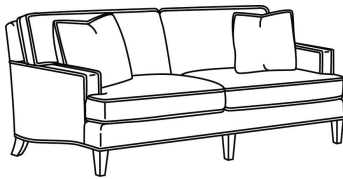

CD88 Series / CD8801E  
Long Sofa (86W)  
Outside: 86W x 39D x 37H  
Inside: 74W x 22D

CD88 Series / CD8801R-2  
 Long Sofa (88W)  
 Outside: 88W x 39D x 37H  
 Inside: 74W x 22D

CD88 Series / CD8801S  
 Long Sofa (88W)  
 Outside: 88W x 39D x 37H  
 Inside: 74W x 22D

CD88 Series / CD8801T  
 Long Sofa (84.5W)  
 Outside: 84.5W x 39D x 37H  
 Inside: 74W x 22D

CD88 Series / CD8802K  
 Apt Sofa (75.5W)  
 Outside: 75.5W x 39D x 37H  
 Inside: 62W x 22D

CD88 Series / CD8802R  
 Apt Sofa (75.5W)  
 Outside: 75.5W x 39D x 37H  
 Inside: 62W x 22D

CD88 Series / CD8802S  
 Apt Sofa (75.5W)  
 Outside: 75.5W x 39D x 37H  
 Inside: 62W x 22D

CD88 Series / CD8802T  
 Apt Sofa (71.5W)  
 Outside: 71.5W x 39D x 37H  
 Inside: 62W x 22D

CD88 Series / CD8804E  
 Loveseat (61.5W)  
 Outside: 61.5W x 39D x 37H  
 Inside: 49W x 22D