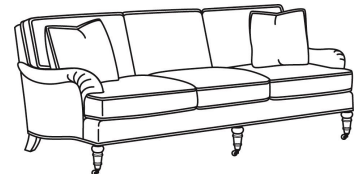

**CD88 Series / CD8800E**

DESCRIPTION:	Sofa (78.5W)
OUTSIDE:	78.5"W x 39"D x 37"H
INSIDE:	67.5"W x 22"D
SEAT:	20.5"H
ARM:	24.5"H
BACK RAIL:	33"H
THROW PILLOWS:	2 - 18"
COM:	Plain: 21.00 yds Repeat of 2-14": 26.25 yds Repeat of 15-27": 28.50 yds
WEIGHT:	145 lbs

Standard Back Pillow: Fiber Back

**Also available:**

CD88 Series / CD8800K  
Sofa (81W)  
Outside: 81W x 39D x 37H  
Inside: 67.5W x 22D

CD88 Series / CD8800K-2  
Sofa (81W)  
Outside: 81W x 39D x 37H  
Inside: 67.5W x 22D

CD88 Series / CD8800R  
Sofa (81W)  
Outside: 81W x 39D x 37H  
Inside: 67.5W x 22D

CD88 Series / CD8800R-2  
Sofa (81W)  
Outside: 81W x 39D x 37H  
Inside: 67.5W x 22D

CD88 Series / CD8800T  
Sofa (77W)  
Outside: 77W x 39D x 37H  
Inside: 67.5W x 22D