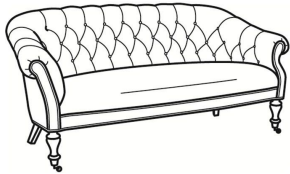

**Darby / 1805**

DESCRIPTION:	Chair (36W)
OUTSIDE:	36"W x 36"D x 33"H
INSIDE:	21"W x 22"D
SEAT:	18"H
ARM:	25"H
COM:	Plain: 6.00 yds Repeat of 2-14": 7.50 yds Repeat of 15-27": 8.25 yds
WEIGHT:	55 lbs

**L** = available in leather

Standard Features:

Tufted Back

Standard with brass casters

May be shown with optional features

**DARBY**

Also available:

Darby / 1804  
Settee (72W)  
Outside: 72W x 36D x 33H  
Inside: 57W x 22D

Darby / L1804  
Leather Settee (72W)  
Outside: 72W x 36D x 33H  
Inside: 57W x 22D

Darby / L1805  
Leather Chair (36W)  
Outside: 36W x 36D x 33H  
Inside: 21W x 22D