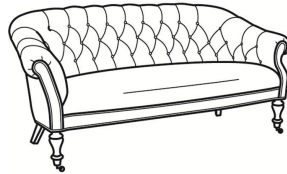

**Darby / 1805**

DESCRIPTION:	Chair (36W)
OUTSIDE:	36"W x 36"D x 33"H
INSIDE:	21"W x 22"D
SEAT:	18"H
ARM:	25"H
COM:	Plain: 6.00 yds Repeat of 2-14": 7.50 yds Repeat of 15-27": 8.25 yds
WEIGHT:	55 lbs

**L** = available in leather

Standard Features:

Tufted Back

Standard with brass casters

May be shown with optional features

**DARBY**

Also available:

Darby / 1804  
Settee (72W)  
Outside: 72W x 36D x 33H  
Inside: 57W x 22D

Darby / L1804  
Leather Settee (72W)  
Outside: 72W x 36D x 33H  
Inside: 57W x 22D

Darby / L1805  
Leather Chair (36W)  
Outside: 36W x 36D x 33H  
Inside: 21W x 22D