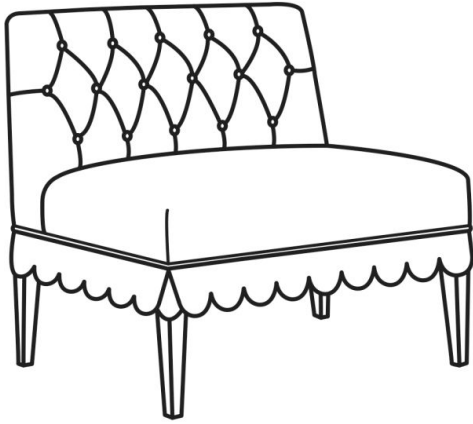

CR LAINE®

STYLE • COMFORT • COLOR

Charlotte / 4660-15

DESCRIPTION:	Armless Chair (36W)
OUTSIDE:	36"W x 26"D x 33.5"H
INSIDE:	36"W x 19"D
SEAT:	20.5"H
COM:	Plain: 5.00 yds Repeat of 2-14": 6.25 yds Repeat of 15-27": 6.75 yds
WEIGHT:	35 lbs

Standard Features:

Tufted Back

May be shown with optional features

CHARLOTTE
