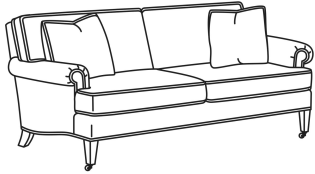

Also available:

CD88 Series / CD8800K
Sofa (81W)
Outside: 81W x 39D x 37H
Inside: 67.5W x 22D

CD88 Series / CD8800K-2
Sofa (81W)
Outside: 81W x 39D x 37H
Inside: 67.5W x 22D

CD88 Series / CD8800R
Sofa (81W)
Outside: 81W x 39D x 37H
Inside: 67.5W x 22D

CD88 Series / CD8800R-2
Sofa (81W)
Outside: 81W x 39D x 37H
Inside: 67.5W x 22D

CD88 Series / CD8800T
Sofa (77W)
Outside: 77W x 39D x 37H
Inside: 67.5W x 22D

CD88 Series / CD8801E
Long Sofa (86W)
Outside: 86W x 39D x 37H
Inside: 74W x 22D

CD88 Series / CD8801R-2
 Long Sofa (88W)
 Outside: 88W x 39D x 37H
 Inside: 74W x 22D

CD88 Series / CD8801S
 Long Sofa (88W)
 Outside: 88W x 39D x 37H
 Inside: 74W x 22D

CD88 Series / CD8802K
 Apt Sofa (75.5W)
 Outside: 75.5W x 39D x 37H
 Inside: 62W x 22D