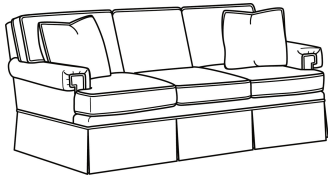

CR LAINE®

STYLE • COMFORT • COLOR

CD88 Series / CD8801T

DESCRIPTION:	Long Sofa (84.5W)
OUTSIDE:	84.5"W x 39"D x 37"H
INSIDE:	74"W x 22"D
SEAT:	20.5"H
ARM:	24.5"H
BACK RAIL:	33"H
THROW PILLOWS:	2 - 18"
COM:	Plain: 22.00 yds Repeat of 2-14": 27.50 yds Repeat of 15-27": 29.75 yds
WEIGHT:	160 lbs

Standard Features:

This style is a custom configuration from our CUSTOM DESIGN COLLECTIONS.

Additional configurations available

May be shown with optional features

CD88 SERIES

Standard Seat Cushion: Hallmark Seat
Standard Back Pillow: Fiber Back

Also available:

CD88 Series / CD8800K
Sofa (81W)
Outside: 81W x 39D x 37H
Inside: 67.5W x 22D

CD88 Series / CD8800K-2
Sofa (81W)
Outside: 81W x 39D x 37H
Inside: 67.5W x 22D

CD88 Series / CD8800R
Sofa (81W)
Outside: 81W x 39D x 37H
Inside: 67.5W x 22D