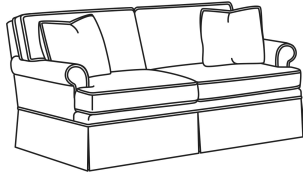

CD88 Series / CD8802S
Apt Sofa (75.5W)
Outside: 75.5W x 39D x 37H
Inside: 62W x 22D