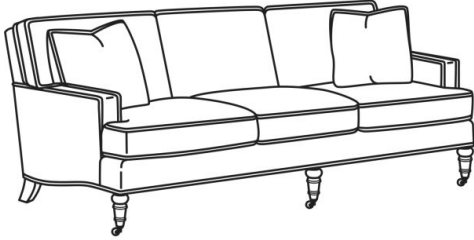

CR LAINE®

STYLE • COMFORT • COLOR

CD88 Series / CD8801T

DESCRIPTION:	Long Sofa (84.5W)
OUTSIDE:	84.5"W x 39"D x 37"H
INSIDE:	74"W x 22"D
SEAT:	20.5"H
ARM:	24.5"H
BACK RAIL:	33"H
THROW PILLOWS:	2 - 18"
COM:	Plain: 22.00 yds Repeat of 2-14": 27.50 yds Repeat of 15-27": 29.75 yds
WEIGHT:	160 lbs

Standard Features:

This style is a custom configuration from our CUSTOM DESIGN COLLECTIONS.

Additional configurations available

May be shown with optional features

CD88 SERIES

Standard Seat Cushion: Hallmark Seat
Standard Back Pillow: Fiber Back

Also available:

CD88 Series / CD8800K
Sofa (81W)
Outside: 81W x 39D x 37H
Inside: 67.5W x 22D

CD88 Series / CD8800K-2
Sofa (81W)
Outside: 81W x 39D x 37H
Inside: 67.5W x 22D

CD88 Series / CD8800R
Sofa (81W)
Outside: 81W x 39D x 37H
Inside: 67.5W x 22D

CD88 Series / CD8804E
 Loveseat (61.5W)
 Outside: 61.5W x 39D x 37H
 Inside: 49W x 22D

CD88 Series / CD8804K
 Loveseat (63.5W)
 Outside: 63.5W x 39D x 37H
 Inside: 49W x 22D

CD88 Series / CD8804R
 Loveseat (63.5W)
 Outside: 63.5W x 39D x 37H
 Inside: 49W x 22D