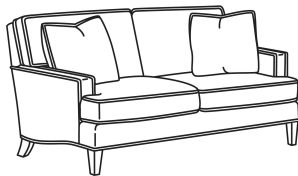

CD88 Series / CD8804E
 Loveseat (61.5W)
 Outside: 61.5W x 39D x 37H
 Inside: 49W x 22D

CD88 Series / CD8804K
 Loveseat (63.5W)
 Outside: 63.5W x 39D x 37H
 Inside: 49W x 22D

CD88 Series / CD8804R
 Loveseat (63.5W)
 Outside: 63.5W x 39D x 37H
 Inside: 49W x 22D

CD88 Series / CD8804S
 Loveseat (63.5W)
 Outside: 63.5W x 39D x 37H
 Inside: 49W x 22D

CD88 Series / CD8804T
 Loveseat (60W)
 Outside: 60W x 39D x 37H
 Inside: 49W x 22D

CD88 Series / CD8805E
 Chair (33W)
 Outside: 33W x 39D x 37H
 Inside: 21.5W x 22D