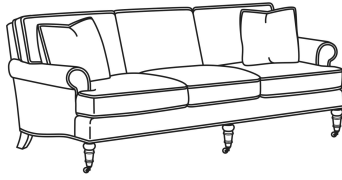

Also available:

CD88 Series / CD8800K
Sofa (81W)
Outside: 81W x 39D x 37H
Inside: 67.5W x 22D

CD88 Series / CD8800K-2
Sofa (81W)
Outside: 81W x 39D x 37H
Inside: 67.5W x 22D

CD88 Series / CD8800R
Sofa (81W)
Outside: 81W x 39D x 37H
Inside: 67.5W x 22D

CD88 Series / CD8800R-2
Sofa (81W)
Outside: 81W x 39D x 37H
Inside: 67.5W x 22D

CD88 Series / CD8800T
Sofa (77W)
Outside: 77W x 39D x 37H
Inside: 67.5W x 22D

CD88 Series / CD8801E
Long Sofa (86W)
Outside: 86W x 39D x 37H
Inside: 74W x 22D

CD88 Series / CD8801R-2
 Long Sofa (88W)
 Outside: 88W x 39D x 37H
 Inside: 74W x 22D

CD88 Series / CD8801S
 Long Sofa (88W)
 Outside: 88W x 39D x 37H
 Inside: 74W x 22D

CD88 Series / CD8802K
 Apt Sofa (75.5W)
 Outside: 75.5W x 39D x 37H
 Inside: 62W x 22D