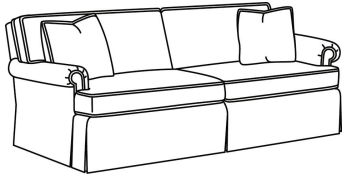

Standard Features:

This style is a custom configuration from our CUSTOM DESIGN COLLECTIONS.

Additional configurations available

May be shown with optional features

CD88 SERIES

Standard Seat Cushion: Hallmark Seat
Standard Back Pillow: Fiber Back

Also available:

CD88 Series / CD8800K
Sofa (81W)
Outside: 81W x 39D x 37H
Inside: 67.5W x 22D

CD88 Series / CD8800K-2
Sofa (81W)
Outside: 81W x 39D x 37H
Inside: 67.5W x 22D

CD88 Series / CD8800R
Sofa (81W)
Outside: 81W x 39D x 37H
Inside: 67.5W x 22D

CD88 Series / CD8800R-2
Sofa (81W)
Outside: 81W x 39D x 37H
Inside: 67.5W x 22D

CD88 Series / CD8800T
Sofa (77W)
Outside: 77W x 39D x 37H
Inside: 67.5W x 22D

CD88 Series / CD8801E
Long Sofa (86W)
Outside: 86W x 39D x 37H
Inside: 74W x 22D