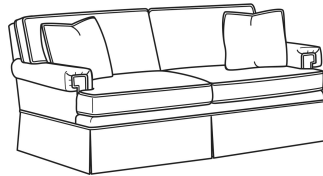

CR LAINE®

STYLE • COMFORT • COLOR

CD88 Series / CD8801T

DESCRIPTION:	Long Sofa (84.5W)
OUTSIDE:	84.5"W x 39"D x 37"H
INSIDE:	74"W x 22"D
SEAT:	20.5"H
ARM:	24.5"H
BACK RAIL:	33"H
THROW PILLOWS:	2 - 18"
COM:	Plain: 22.00 yds Repeat of 2-14": 27.50 yds Repeat of 15-27": 29.75 yds
WEIGHT:	160 lbs

Standard Features:

This style is a custom configuration from our CUSTOM DESIGN COLLECTIONS.

Additional configurations available

May be shown with optional features

CD88 SERIES

Standard Seat Cushion: Hallmark Seat
Standard Back Pillow: Fiber Back

Also available:

CD88 Series / CD8800K
Sofa (81W)
Outside: 81W x 39D x 37H
Inside: 67.5W x 22D

CD88 Series / CD8800K-2
Sofa (81W)
Outside: 81W x 39D x 37H
Inside: 67.5W x 22D

CD88 Series / CD8800R
Sofa (81W)
Outside: 81W x 39D x 37H
Inside: 67.5W x 22D