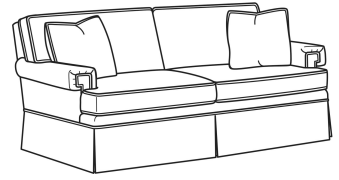

CD88 Series / CD8802K
Apt Sofa (75.5W)
Outside: 75.5W x 39D x 37H
Inside: 62W x 22D