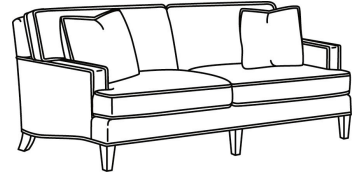

CD88 Series / CD8802T
Apt Sofa (71.5W)
Outside: 71.5W x 39D x 37H
Inside: 62W x 22D