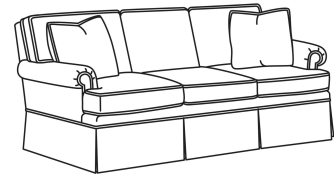

CR LAINE®

STYLE • COMFORT • COLOR

CD88 Series / CD8801T

DESCRIPTION:	Long Sofa (84.5W)
OUTSIDE:	84.5"W x 39"D x 37"H
INSIDE:	74"W x 22"D
SEAT:	20.5"H
ARM:	24.5"H
BACK RAIL:	33"H
THROW PILLOWS:	2 - 18"
COM:	Plain: 22.00 yds Repeat of 2-14": 27.50 yds Repeat of 15-27": 29.75 yds
WEIGHT:	160 lbs

Standard Features:

This style is a custom configuration from our CUSTOM DESIGN COLLECTIONS.

Additional configurations available

May be shown with optional features

CD88 SERIES

Standard Seat Cushion: Hallmark Seat
Standard Back Pillow: Fiber Back

Also available:

CD88 Series / CD8800K
Sofa (81W)
Outside: 81W x 39D x 37H
Inside: 67.5W x 22D

CD88 Series / CD8800K-2
Sofa (81W)
Outside: 81W x 39D x 37H
Inside: 67.5W x 22D

CD88 Series / CD8800R
Sofa (81W)
Outside: 81W x 39D x 37H
Inside: 67.5W x 22D