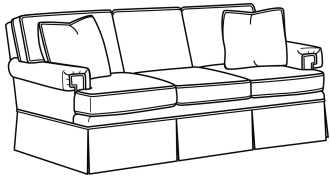

CR LAINE®

STYLE • COMFORT • COLOR

CD88 Series / CD8801E

DESCRIPTION:	Long Sofa (86W)
OUTSIDE:	86"W x 39"D x 37"H
INSIDE:	74"W x 22"D
SEAT:	20.5"H
ARM:	24.5"H
BACK RAIL:	33"H
THROW PILLOWS:	2 - 18"
COM:	Plain: 22.00 yds Repeat of 2-14": 27.50 yds Repeat of 15-27": 29.75 yds
WEIGHT:	160 lbs

Standard Features:

This style is a custom configuration from our CUSTOM DESIGN COLLECTIONS.

Additional configurations available

May be shown with optional features

CD88 SERIES

Standard Seat Cushion: Hallmark Seat
Standard Back Pillow: Fiber Back

Also available:

CD88 Series / CD8800K
Sofa (81W)
Outside: 81W x 39D x 37H
Inside: 67.5W x 22D

CD88 Series / CD8800K-2
Sofa (81W)
Outside: 81W x 39D x 37H
Inside: 67.5W x 22D

CD88 Series / CD8800R
Sofa (81W)
Outside: 81W x 39D x 37H
Inside: 67.5W x 22D