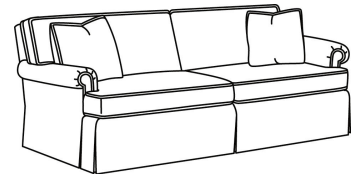

Standard Features:

This style is a custom configuration from our CUSTOM DESIGN COLLECTIONS.

Additional configurations available

May be shown with optional features

CD88 SERIES

Standard Seat Cushion: Hallmark Seat
Standard Back Pillow: Fiber Back

Also available:

CD88 Series / CD8800K
Sofa (81W)
Outside: 81W x 39D x 37H
Inside: 67.5W x 22D

CD88 Series / CD8800K-2
Sofa (81W)
Outside: 81W x 39D x 37H
Inside: 67.5W x 22D

CD88 Series / CD8800R
Sofa (81W)
Outside: 81W x 39D x 37H
Inside: 67.5W x 22D

CD88 Series / CD8800R-2
Sofa (81W)
Outside: 81W x 39D x 37H
Inside: 67.5W x 22D

CD88 Series / CD8800T
Sofa (77W)
Outside: 77W x 39D x 37H
Inside: 67.5W x 22D

CD88 Series / CD8801R-2
Long Sofa (88W)
Outside: 88W x 39D x 37H
Inside: 74W x 22D