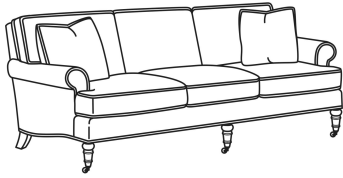

Standard Features:

This style is a custom configuration from our CUSTOM DESIGN COLLECTIONS.

Additional configurations available

May be shown with optional features

CD88 SERIES

Standard Seat Cushion: Hallmark Seat
Standard Back Pillow: Fiber Back

Also available:

CD88 Series / CD8800K
Sofa (81W)
Outside: 81W x 39D x 37H
Inside: 67.5W x 22D

CD88 Series / CD8800K-2
Sofa (81W)
Outside: 81W x 39D x 37H
Inside: 67.5W x 22D

CD88 Series / CD8800R
Sofa (81W)
Outside: 81W x 39D x 37H
Inside: 67.5W x 22D

CD88 Series / CD8800R-2
Sofa (81W)
Outside: 81W x 39D x 37H
Inside: 67.5W x 22D

CD88 Series / CD8800T
Sofa (77W)
Outside: 77W x 39D x 37H
Inside: 67.5W x 22D

CD88 Series / CD8801R-2
Long Sofa (88W)
Outside: 88W x 39D x 37H
Inside: 74W x 22D