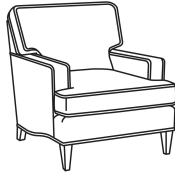

CD88 Series / CD8805E-SW
 Swivel Chair (33W)
 Outside: 33W x 39D x 37H
 Inside: 21.5W x 22D

CD88 Series / CD8805K
 Chair (35.5W)
 Outside: 35.5W x 39D x 37H
 Inside: 21.5W x 22D

CD88 Series / CD8805K-SW
 Swivel Chair (35.5W)
 Outside: 35.5W x 39D x 37H
 Inside: 21.5W x 22D

CD88 Series / CD8805R
Chair (35.5W)
Outside: 35.5W x 39D x 37H
Inside: 21.5W x 22D

CD88 Series / CD8805R-SW
Swivel Chair (35.5W)
Outside: 35.5W x 39D x 37H
Inside: 21.5W x 22D

CD88 Series / CD8805S
Chair (35.5W)
Outside: 35.5W x 39D x 37H
Inside: 21.5W x 22D

CD88 Series / CD8805S-SW
Swivel Chair (35.5W)
Outside: 35.5W x 39D x 37H
Inside: 21.5W x 22D

CD88 Series / CD8805T
Chair (32W)
Outside: 32W x 39D x 37H
Inside: 21.5W x 22D

CD88 Series / CD8805T-SW
Swivel Chair (32W)
Outside: 32W x 39D x 37H
Inside: 21.5W x 22D