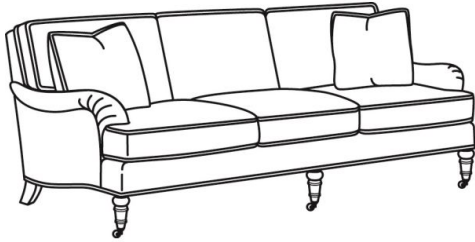

CR LAINE®

STYLE • COMFORT • COLOR

CD88 Series / CD8801E

DESCRIPTION:	Long Sofa (86W)
OUTSIDE:	86"W x 39"D x 37"H
INSIDE:	74"W x 22"D
SEAT:	20.5"H
ARM:	24.5"H
BACK RAIL:	33"H
THROW PILLOWS:	2 - 18"
COM:	Plain: 22.00 yds Repeat of 2-14": 27.50 yds Repeat of 15-27": 29.75 yds
WEIGHT:	160 lbs

Standard Features:

This style is a custom configuration from our CUSTOM DESIGN COLLECTIONS.

Additional configurations available

May be shown with optional features

CD88 SERIES

Standard Seat Cushion: Hallmark Seat
Standard Back Pillow: Fiber Back

Also available:

CD88 Series / CD8800K
Sofa (81W)
Outside: 81W x 39D x 37H
Inside: 67.5W x 22D

CD88 Series / CD8800K-2
Sofa (81W)
Outside: 81W x 39D x 37H
Inside: 67.5W x 22D

CD88 Series / CD8800R
Sofa (81W)
Outside: 81W x 39D x 37H
Inside: 67.5W x 22D