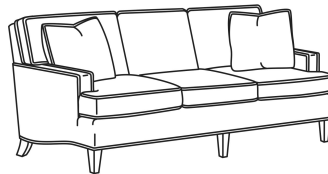

Standard Features:

This style is a custom configuration from our CUSTOM DESIGN COLLECTIONS.

Additional configurations available

May be shown with optional features

CD88 SERIES

Standard Seat Cushion: Hallmark Seat
Standard Back Pillow: Fiber Back

Also available:

CD88 Series / CD8800K
Sofa (81W)
Outside: 81W x 39D x 37H
Inside: 67.5W x 22D

CD88 Series / CD8800K-2
Sofa (81W)
Outside: 81W x 39D x 37H
Inside: 67.5W x 22D

CD88 Series / CD8800R
Sofa (81W)
Outside: 81W x 39D x 37H
Inside: 67.5W x 22D

CD88 Series / CD8800R-2
Sofa (81W)
Outside: 81W x 39D x 37H
Inside: 67.5W x 22D

CD88 Series / CD8800T
Sofa (77W)
Outside: 77W x 39D x 37H
Inside: 67.5W x 22D

CD88 Series / CD8801R-2
Long Sofa (88W)
Outside: 88W x 39D x 37H
Inside: 74W x 22D