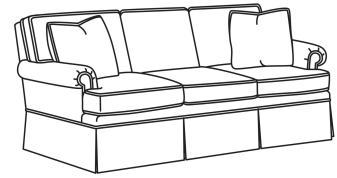

CR LAINE®

STYLE • COMFORT • COLOR

CD88 Series / CD8801E

DESCRIPTION:	Long Sofa (86W)
OUTSIDE:	86"W x 39"D x 37"H
INSIDE:	74"W x 22"D
SEAT:	20.5"H
ARM:	24.5"H
BACK RAIL:	33"H
THROW PILLOWS:	2 - 18"
COM:	Plain: 22.00 yds Repeat of 2-14": 27.50 yds Repeat of 15-27": 29.75 yds
WEIGHT:	160 lbs

Standard Features:

This style is a custom configuration from our CUSTOM DESIGN COLLECTIONS.

Additional configurations available

May be shown with optional features

CD88 SERIES

Standard Seat Cushion: Hallmark Seat
Standard Back Pillow: Fiber Back

Also available:

CD88 Series / CD8800K
Sofa (81W)
Outside: 81W x 39D x 37H
Inside: 67.5W x 22D

CD88 Series / CD8800K-2
Sofa (81W)
Outside: 81W x 39D x 37H
Inside: 67.5W x 22D

CD88 Series / CD8800R
Sofa (81W)
Outside: 81W x 39D x 37H
Inside: 67.5W x 22D