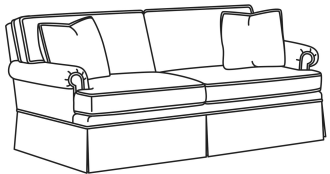

Also available:

CD88 Series / CD8800K
Sofa (81W)
Outside: 81W x 39D x 37H
Inside: 67.5W x 22D

CD88 Series / CD8800K-2
Sofa (81W)
Outside: 81W x 39D x 37H
Inside: 67.5W x 22D

CD88 Series / CD8800R
Sofa (81W)
Outside: 81W x 39D x 37H
Inside: 67.5W x 22D

CD88 Series / CD8800R-2
Sofa (81W)
Outside: 81W x 39D x 37H
Inside: 67.5W x 22D

CD88 Series / CD8800T
Sofa (77W)
Outside: 77W x 39D x 37H
Inside: 67.5W x 22D

CD88 Series / CD8801R-2
Long Sofa (88W)
Outside: 88W x 39D x 37H
Inside: 74W x 22D