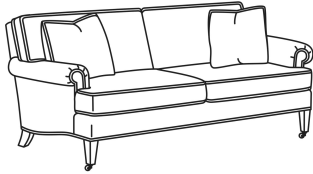

Also available:

CD88 Series / CD8800K
Sofa (81W)
Outside: 81W x 39D x 37H
Inside: 67.5W x 22D

CD88 Series / CD8800K-2
Sofa (81W)
Outside: 81W x 39D x 37H
Inside: 67.5W x 22D

CD88 Series / CD8800R
Sofa (81W)
Outside: 81W x 39D x 37H
Inside: 67.5W x 22D

CD88 Series / CD8800R-2
Sofa (81W)
Outside: 81W x 39D x 37H
Inside: 67.5W x 22D

CD88 Series / CD8800T
Sofa (77W)
Outside: 77W x 39D x 37H
Inside: 67.5W x 22D

CD88 Series / CD8801R-2
Long Sofa (88W)
Outside: 88W x 39D x 37H
Inside: 74W x 22D

CD88 Series / CD8801S
 Long Sofa (88W)
 Outside: 88W x 39D x 37H
 Inside: 74W x 22D

CD88 Series / CD8801T
 Long Sofa (84.5W)
 Outside: 84.5W x 39D x 37H
 Inside: 74W x 22D

CD88 Series / CD8802K
 Apt Sofa (75.5W)
 Outside: 75.5W x 39D x 37H
 Inside: 62W x 22D