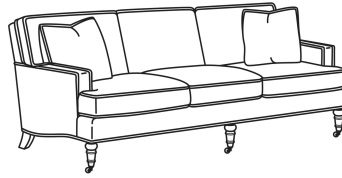

Also available:

CD88 Series / CD8800K
Sofa (81W)
Outside: 81W x 39D x 37H
Inside: 67.5W x 22D

CD88 Series / CD8800K-2
Sofa (81W)
Outside: 81W x 39D x 37H
Inside: 67.5W x 22D

CD88 Series / CD8800R
Sofa (81W)
Outside: 81W x 39D x 37H
Inside: 67.5W x 22D

CD88 Series / CD8800R-2
Sofa (81W)
Outside: 81W x 39D x 37H
Inside: 67.5W x 22D

CD88 Series / CD8800T
Sofa (77W)
Outside: 77W x 39D x 37H
Inside: 67.5W x 22D

CD88 Series / CD8801R-2
Long Sofa (88W)
Outside: 88W x 39D x 37H
Inside: 74W x 22D

CD88 Series / CD8801S
 Long Sofa (88W)
 Outside: 88W x 39D x 37H
 Inside: 74W x 22D

CD88 Series / CD8801T
 Long Sofa (84.5W)
 Outside: 84.5W x 39D x 37H
 Inside: 74W x 22D

CD88 Series / CD8802K
 Apt Sofa (75.5W)
 Outside: 75.5W x 39D x 37H
 Inside: 62W x 22D