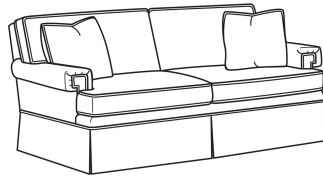

CR LAINE®

STYLE • COMFORT • COLOR

CD88 Series / CD8801E

DESCRIPTION:	Long Sofa (86W)
OUTSIDE:	86"W x 39"D x 37"H
INSIDE:	74"W x 22"D
SEAT:	20.5"H
ARM:	24.5"H
BACK RAIL:	33"H
THROW PILLOWS:	2 - 18"
COM:	Plain: 22.00 yds Repeat of 2-14": 27.50 yds Repeat of 15-27": 29.75 yds
WEIGHT:	160 lbs

Standard Features:

This style is a custom configuration from our CUSTOM DESIGN COLLECTIONS.

Additional configurations available

May be shown with optional features

CD88 SERIES

Standard Seat Cushion: Hallmark Seat
Standard Back Pillow: Fiber Back

Also available:

CD88 Series / CD8800K
Sofa (81W)
Outside: 81W x 39D x 37H
Inside: 67.5W x 22D

CD88 Series / CD8800K-2
Sofa (81W)
Outside: 81W x 39D x 37H
Inside: 67.5W x 22D

CD88 Series / CD8800R
Sofa (81W)
Outside: 81W x 39D x 37H
Inside: 67.5W x 22D