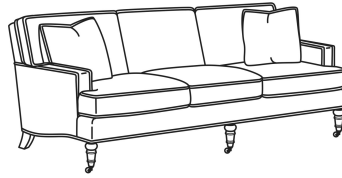

Also available:

CD88 Series / CD8800K-2
Sofa (81W)
Outside: 81W x 39D x 37H
Inside: 67.5W x 22D

CD88 Series / CD8800R
Sofa (81W)
Outside: 81W x 39D x 37H
Inside: 67.5W x 22D

CD88 Series / CD8800R-2
Sofa (81W)
Outside: 81W x 39D x 37H
Inside: 67.5W x 22D

CD88 Series / CD8800T
Sofa (77W)
Outside: 77W x 39D x 37H
Inside: 67.5W x 22D

CD88 Series / CD8801E
Long Sofa (86W)
Outside: 86W x 39D x 37H
Inside: 74W x 22D

CD88 Series / CD8801R-2
Long Sofa (88W)
Outside: 88W x 39D x 37H
Inside: 74W x 22D

CD88 Series / CD8801S
 Long Sofa (88W)
 Outside: 88W x 39D x 37H
 Inside: 74W x 22D

CD88 Series / CD8801T
 Long Sofa (84.5W)
 Outside: 84.5W x 39D x 37H
 Inside: 74W x 22D

CD88 Series / CD8802K
 Apt Sofa (75.5W)
 Outside: 75.5W x 39D x 37H
 Inside: 62W x 22D