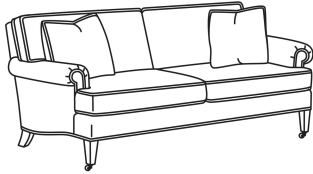

Also available:

CD88 Series / CD8800K-2
Sofa (81W)
Outside: 81W x 39D x 37H
Inside: 67.5W x 22D

CD88 Series / CD8800R
Sofa (81W)
Outside: 81W x 39D x 37H
Inside: 67.5W x 22D

CD88 Series / CD8800R-2
Sofa (81W)
Outside: 81W x 39D x 37H
Inside: 67.5W x 22D

CD88 Series / CD8800T
Sofa (77W)
Outside: 77W x 39D x 37H
Inside: 67.5W x 22D

CD88 Series / CD8801E
Long Sofa (86W)
Outside: 86W x 39D x 37H
Inside: 74W x 22D

CD88 Series / CD8801R-2
Long Sofa (88W)
Outside: 88W x 39D x 37H
Inside: 74W x 22D

CD88 Series / CD8801S
 Long Sofa (88W)
 Outside: 88W x 39D x 37H
 Inside: 74W x 22D

CD88 Series / CD8801T
 Long Sofa (84.5W)
 Outside: 84.5W x 39D x 37H
 Inside: 74W x 22D

CD88 Series / CD8802K
 Apt Sofa (75.5W)
 Outside: 75.5W x 39D x 37H
 Inside: 62W x 22D