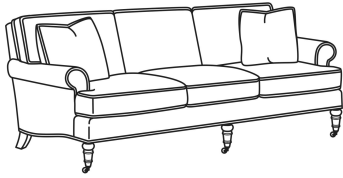

CR LAINE®

STYLE • COMFORT • COLOR

CD88 Series / CD8800K

DESCRIPTION:	Sofa (81W)
OUTSIDE:	81"W x 39"D x 37"H
INSIDE:	67.5"W x 22"D
SEAT:	20.5"H
ARM:	24.5"H
BACK RAIL:	33"H
THROW PILLOWS:	2 - 18"
COM:	Plain: 21.00 yds Repeat of 2-14": 26.25 yds Repeat of 15-27": 28.50 yds
WEIGHT:	145 lbs

Standard Features:

This style is a custom configuration from our CUSTOM DESIGN COLLECTIONS.

Additional configurations available

May be shown with optional features

CD88 SERIES

Standard Seat Cushion: Hallmark Seat
Standard Back Pillow: Fiber Back

Also available:

CD88 Series / CD8800K-2
Sofa (81W)
Outside: 81W x 39D x 37H
Inside: 67.5W x 22D

CD88 Series / CD8800R
Sofa (81W)
Outside: 81W x 39D x 37H
Inside: 67.5W x 22D

CD88 Series / CD8800R-2
Sofa (81W)
Outside: 81W x 39D x 37H
Inside: 67.5W x 22D

CD88 Series / CD8800T
Sofa (77W)
Outside: 77W x 39D x 37H
Inside: 67.5W x 22D

CD88 Series / CD8801E
Long Sofa (86W)
Outside: 86W x 39D x 37H
Inside: 74W x 22D

CD88 Series / CD8801R-2
Long Sofa (88W)
Outside: 88W x 39D x 37H
Inside: 74W x 22D