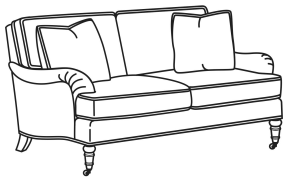

CD88 Series / CD8804E
Loveseat (61.5W)
Outside: 61.5W x 39D x 37H
Inside: 49W x 22D