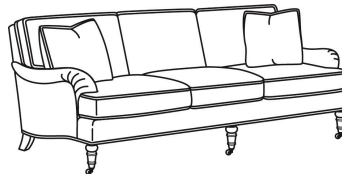

CR LAINE®

STYLE • COMFORT • COLOR

CD88 Series / CD8800K

DESCRIPTION:	Sofa (81W)
OUTSIDE:	81"W x 39"D x 37"H
INSIDE:	67.5"W x 22"D
SEAT:	20.5"H
ARM:	24.5"H
BACK RAIL:	33"H
THROW PILLOWS:	2 - 18"
COM:	Plain: 21.00 yds Repeat of 2-14": 26.25 yds Repeat of 15-27": 28.50 yds
WEIGHT:	145 lbs

Standard Features:

This style is a custom configuration from our CUSTOM DESIGN COLLECTIONS.

Additional configurations available

May be shown with optional features

CD88 SERIES

Standard Seat Cushion: Hallmark Seat
Standard Back Pillow: Fiber Back

Also available:

CD88 Series / CD8800K-2
Sofa (81W)
Outside: 81W x 39D x 37H
Inside: 67.5W x 22D

CD88 Series / CD8800R
Sofa (81W)
Outside: 81W x 39D x 37H
Inside: 67.5W x 22D

CD88 Series / CD8800R-2
Sofa (81W)
Outside: 81W x 39D x 37H
Inside: 67.5W x 22D

CD88 Series / CD8800T
Sofa (77W)
Outside: 77W x 39D x 37H
Inside: 67.5W x 22D

CD88 Series / CD8801E
Long Sofa (86W)
Outside: 86W x 39D x 37H
Inside: 74W x 22D

CD88 Series / CD8801R-2
Long Sofa (88W)
Outside: 88W x 39D x 37H
Inside: 74W x 22D