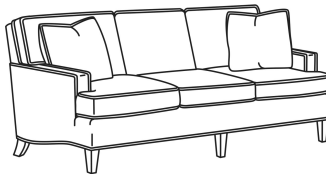

CR LAINE®

STYLE • COMFORT • COLOR

CD88 Series / CD8800K

DESCRIPTION:	Sofa (81W)
OUTSIDE:	81"W x 39"D x 37"H
INSIDE:	67.5"W x 22"D
SEAT:	20.5"H
ARM:	24.5"H
BACK RAIL:	33"H
THROW PILLOWS:	2 - 18"
COM:	Plain: 21.00 yds Repeat of 2-14": 26.25 yds Repeat of 15-27": 28.50 yds
WEIGHT:	145 lbs

Standard Features:

This style is a custom configuration from our CUSTOM DESIGN COLLECTIONS.

Additional configurations available

May be shown with optional features

CD88 SERIES

Standard Seat Cushion: Hallmark Seat
Standard Back Pillow: Fiber Back

Also available:

CD88 Series / CD8800K-2
Sofa (81W)
Outside: 81W x 39D x 37H
Inside: 67.5W x 22D

CD88 Series / CD8800R
Sofa (81W)
Outside: 81W x 39D x 37H
Inside: 67.5W x 22D

CD88 Series / CD8800R-2
Sofa (81W)
Outside: 81W x 39D x 37H
Inside: 67.5W x 22D

CD88 Series / CD8800T
Sofa (77W)
Outside: 77W x 39D x 37H
Inside: 67.5W x 22D

CD88 Series / CD8801E
Long Sofa (86W)
Outside: 86W x 39D x 37H
Inside: 74W x 22D

CD88 Series / CD8801R-2
Long Sofa (88W)
Outside: 88W x 39D x 37H
Inside: 74W x 22D