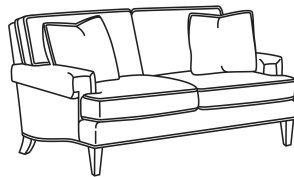

CD88 Series / CD8801S
 Long Sofa (88W)
 Outside: 88W x 39D x 37H
 Inside: 74W x 22D

CD88 Series / CD8801T
 Long Sofa (84.5W)
 Outside: 84.5W x 39D x 37H
 Inside: 74W x 22D

CD88 Series / CD8802K
 Apt Sofa (75.5W)
 Outside: 75.5W x 39D x 37H
 Inside: 62W x 22D

CD88 Series / CD8802R
 Apt Sofa (75.5W)
 Outside: 75.5W x 39D x 37H
 Inside: 62W x 22D

CD88 Series / CD8802S
 Apt Sofa (75.5W)
 Outside: 75.5W x 39D x 37H
 Inside: 62W x 22D

CD88 Series / CD8802T
 Apt Sofa (71.5W)
 Outside: 71.5W x 39D x 37H
 Inside: 62W x 22D

CD88 Series / CD8804E
 Loveseat (61.5W)
 Outside: 61.5W x 39D x 37H
 Inside: 49W x 22D

CD88 Series / CD8804K
 Loveseat (63.5W)
 Outside: 63.5W x 39D x 37H
 Inside: 49W x 22D

CD88 Series / CD8804R
 Loveseat (63.5W)
 Outside: 63.5W x 39D x 37H
 Inside: 49W x 22D