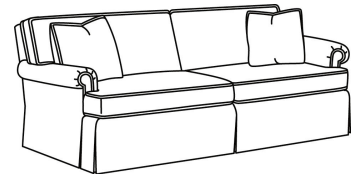

CR LAINE®

STYLE • COMFORT • COLOR

CD88 Series / CD8800K

DESCRIPTION:	Sofa (81W)
OUTSIDE:	81"W x 39"D x 37"H
INSIDE:	67.5"W x 22"D
SEAT:	20.5"H
ARM:	24.5"H
BACK RAIL:	33"H
THROW PILLOWS:	2 - 18"
COM:	Plain: 21.00 yds Repeat of 2-14": 26.25 yds Repeat of 15-27": 28.50 yds
WEIGHT:	145 lbs

Standard Features:

This style is a custom configuration from our CUSTOM DESIGN COLLECTIONS.

Additional configurations available

May be shown with optional features

CD88 SERIES

Standard Seat Cushion: Hallmark Seat
Standard Back Pillow: Fiber Back

Also available:

CD88 Series / CD8800K-2
Sofa (81W)
Outside: 81W x 39D x 37H
Inside: 67.5W x 22D

CD88 Series / CD8800R
Sofa (81W)
Outside: 81W x 39D x 37H
Inside: 67.5W x 22D

CD88 Series / CD8800R-2
Sofa (81W)
Outside: 81W x 39D x 37H
Inside: 67.5W x 22D

CD88 Series / CD8800T
Sofa (77W)
Outside: 77W x 39D x 37H
Inside: 67.5W x 22D

CD88 Series / CD8801E
Long Sofa (86W)
Outside: 86W x 39D x 37H
Inside: 74W x 22D

CD88 Series / CD8801R-2
Long Sofa (88W)
Outside: 88W x 39D x 37H
Inside: 74W x 22D