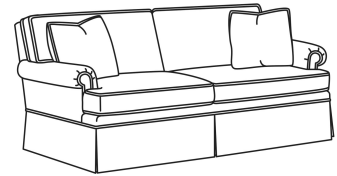

CR LAINE®

STYLE • COMFORT • COLOR

CD88 Series / CD8800K

DESCRIPTION:	Sofa (81W)
OUTSIDE:	81"W x 39"D x 37"H
INSIDE:	67.5"W x 22"D
SEAT:	20.5"H
ARM:	24.5"H
BACK RAIL:	33"H
THROW PILLOWS:	2 - 18"
COM:	Plain: 21.00 yds Repeat of 2-14": 26.25 yds Repeat of 15-27": 28.50 yds
WEIGHT:	145 lbs

Standard Features:

This style is a custom configuration from our CUSTOM DESIGN COLLECTIONS.

Additional configurations available

May be shown with optional features

CD88 SERIES

Standard Seat Cushion: Hallmark Seat
Standard Back Pillow: Fiber Back

Also available:

CD88 Series / CD8800K-2
Sofa (81W)
Outside: 81W x 39D x 37H
Inside: 67.5W x 22D

CD88 Series / CD8800R
Sofa (81W)
Outside: 81W x 39D x 37H
Inside: 67.5W x 22D

CD88 Series / CD8800R-2
Sofa (81W)
Outside: 81W x 39D x 37H
Inside: 67.5W x 22D