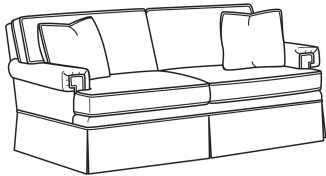

CR LAINE®

STYLE • COMFORT • COLOR

CD88 Series / CD8800K

DESCRIPTION:	Sofa (81W)
OUTSIDE:	81"W x 39"D x 37"H
INSIDE:	67.5"W x 22"D
SEAT:	20.5"H
ARM:	24.5"H
BACK RAIL:	33"H
THROW PILLOWS:	2 - 18"
COM:	Plain: 21.00 yds Repeat of 2-14": 26.25 yds Repeat of 15-27": 28.50 yds
WEIGHT:	145 lbs

Standard Features:

This style is a custom configuration from our CUSTOM DESIGN COLLECTIONS.

Additional configurations available

May be shown with optional features

CD88 SERIES

Standard Seat Cushion: Hallmark Seat
Standard Back Pillow: Fiber Back

Also available:

CD88 Series / CD8800K-2
Sofa (81W)
Outside: 81W x 39D x 37H
Inside: 67.5W x 22D

CD88 Series / CD8800R
Sofa (81W)
Outside: 81W x 39D x 37H
Inside: 67.5W x 22D

CD88 Series / CD8800R-2
Sofa (81W)
Outside: 81W x 39D x 37H
Inside: 67.5W x 22D