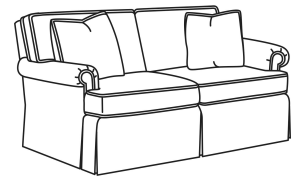

CD88 Series / CD8802R
 Apt Sofa (75.5W)
 Outside: 75.5W x 39D x 37H
 Inside: 62W x 22D

CD88 Series / CD8802S
 Apt Sofa (75.5W)
 Outside: 75.5W x 39D x 37H
 Inside: 62W x 22D

CD88 Series / CD8802T
 Apt Sofa (71.5W)
 Outside: 71.5W x 39D x 37H
 Inside: 62W x 22D

CD88 Series / CD8804E
 Loveseat (61.5W)
 Outside: 61.5W x 39D x 37H
 Inside: 49W x 22D

CD88 Series / CD8804K
 Loveseat (63.5W)
 Outside: 63.5W x 39D x 37H
 Inside: 49W x 22D

CD88 Series / CD8804R
 Loveseat (63.5W)
 Outside: 63.5W x 39D x 37H
 Inside: 49W x 22D