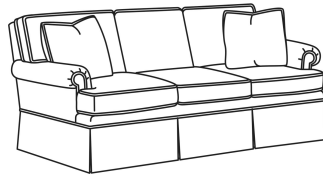

CR LAINE®

STYLE • COMFORT • COLOR

CD88 Series / CD8800K

DESCRIPTION:	Sofa (81W)
OUTSIDE:	81"W x 39"D x 37"H
INSIDE:	67.5"W x 22"D
SEAT:	20.5"H
ARM:	24.5"H
BACK RAIL:	33"H
THROW PILLOWS:	2 - 18"
COM:	Plain: 21.00 yds Repeat of 2-14": 26.25 yds Repeat of 15-27": 28.50 yds
WEIGHT:	145 lbs

Standard Features:

This style is a custom configuration from our CUSTOM DESIGN COLLECTIONS.

Additional configurations available

May be shown with optional features

CD88 SERIES

Standard Seat Cushion: Hallmark Seat
Standard Back Pillow: Fiber Back

Also available:

CD88 Series / CD8800K-2
Sofa (81W)
Outside: 81W x 39D x 37H
Inside: 67.5W x 22D

CD88 Series / CD8800R
Sofa (81W)
Outside: 81W x 39D x 37H
Inside: 67.5W x 22D

CD88 Series / CD8800R-2
Sofa (81W)
Outside: 81W x 39D x 37H
Inside: 67.5W x 22D