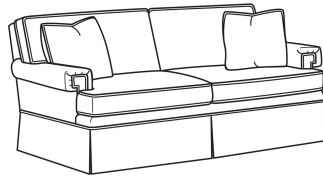

CD88 Series / CD8800K-2
Sofa (81W)
Outside: 81W x 39D x 37H
Inside: 67.5W x 22D