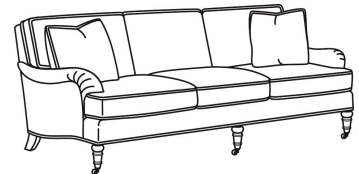

## CD88 SERIES

Standard Seat Cushion: Hallmark Seat  
Standard Back Pillow: Fiber Back

### Also available:

CD88 Series / CD8800K  
Sofa (81W)  
Outside: 81W x 39D x 37H  
Inside: 67.5W x 22D

CD88 Series / CD8800K-2  
Sofa (81W)  
Outside: 81W x 39D x 37H  
Inside: 67.5W x 22D

CD88 Series / CD8800R  
Sofa (81W)  
Outside: 81W x 39D x 37H  
Inside: 67.5W x 22D

CD88 Series / CD8800R-2  
Sofa (81W)  
Outside: 81W x 39D x 37H  
Inside: 67.5W x 22D

CD88 Series / CD8800T  
Sofa (77W)  
Outside: 77W x 39D x 37H  
Inside: 67.5W x 22D

CD88 Series / CD8801E  
Long Sofa (86W)  
Outside: 86W x 39D x 37H  
Inside: 74W x 22D