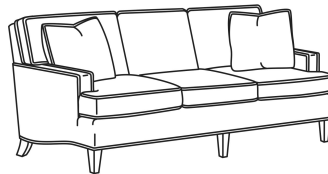

## CD88 SERIES

Standard Seat Cushion: Hallmark Seat  
Standard Back Pillow: Fiber Back

### Also available:

CD88 Series / CD8800K  
Sofa (81W)  
Outside: 81W x 39D x 37H  
Inside: 67.5W x 22D

CD88 Series / CD8800K-2  
Sofa (81W)  
Outside: 81W x 39D x 37H  
Inside: 67.5W x 22D

CD88 Series / CD8800R  
Sofa (81W)  
Outside: 81W x 39D x 37H  
Inside: 67.5W x 22D

CD88 Series / CD8800R-2  
Sofa (81W)  
Outside: 81W x 39D x 37H  
Inside: 67.5W x 22D

CD88 Series / CD8800T  
Sofa (77W)  
Outside: 77W x 39D x 37H  
Inside: 67.5W x 22D

CD88 Series / CD8801E  
Long Sofa (86W)  
Outside: 86W x 39D x 37H  
Inside: 74W x 22D