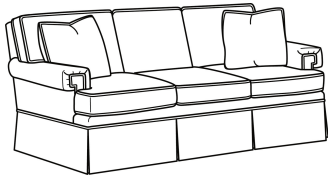

Also available:

CD88 Series / CD8800K
Sofa (81W)
Outside: 81W x 39D x 37H
Inside: 67.5W x 22D