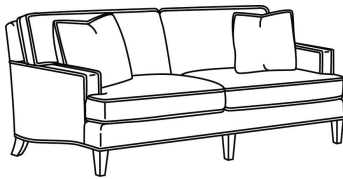

CD88 Series / CD8802T
Apt Sofa (71.5W)
Outside: 71.5W x 39D x 37H
Inside: 62W x 22D