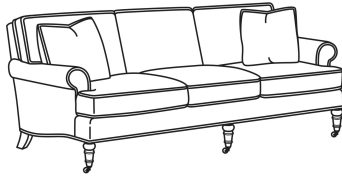

### Also available:

CD88 Series / CD8800K  
Sofa (81W)  
Outside: 81W x 39D x 37H  
Inside: 67.5W x 22D

CD88 Series / CD8800K-2  
Sofa (81W)  
Outside: 81W x 39D x 37H  
Inside: 67.5W x 22D

CD88 Series / CD8800R  
Sofa (81W)  
Outside: 81W x 39D x 37H  
Inside: 67.5W x 22D

CD88 Series / CD8800R-2  
Sofa (81W)  
Outside: 81W x 39D x 37H  
Inside: 67.5W x 22D

CD88 Series / CD8800T  
Sofa (77W)  
Outside: 77W x 39D x 37H  
Inside: 67.5W x 22D

CD88 Series / CD8801E  
Long Sofa (86W)  
Outside: 86W x 39D x 37H  
Inside: 74W x 22D

CD88 Series / CD8801R-2  
 Long Sofa (88W)  
 Outside: 88W x 39D x 37H  
 Inside: 74W x 22D

CD88 Series / CD8801S  
 Long Sofa (88W)  
 Outside: 88W x 39D x 37H  
 Inside: 74W x 22D

CD88 Series / CD8801T  
 Long Sofa (84.5W)  
 Outside: 84.5W x 39D x 37H  
 Inside: 74W x 22D