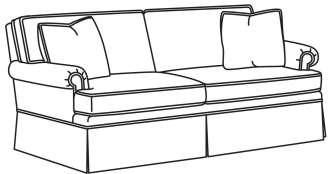

### Also available:

CD88 Series / CD8800K  
Sofa (81W)  
Outside: 81W x 39D x 37H  
Inside: 67.5W x 22D

CD88 Series / CD8800K-2  
Sofa (81W)  
Outside: 81W x 39D x 37H  
Inside: 67.5W x 22D

CD88 Series / CD8800R  
Sofa (81W)  
Outside: 81W x 39D x 37H  
Inside: 67.5W x 22D