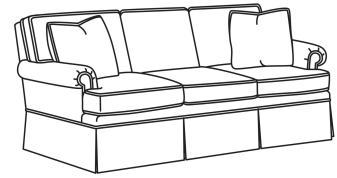

## CD88 Series / CD8800E

DESCRIPTION:	Sofa (78.5W)
OUTSIDE:	78.5"W x 39"D x 37"H
INSIDE:	67.5"W x 22"D
SEAT:	20.5"H
ARM:	24.5"H
BACK RAIL:	33"H
THROW PILLOWS:	2 - 18"
COM:	Plain: 21.00 yds Repeat of 2-14": 26.25 yds Repeat of 15-27": 28.50 yds
WEIGHT:	145 lbs

## CD88 SERIES

Standard Seat Cushion: Hallmark Seat  
Standard Back Pillow: Fiber Back

### Also available:

CD88 Series / CD8800K  
Sofa (81W)  
Outside: 81W x 39D x 37H  
Inside: 67.5W x 22D

CD88 Series / CD8800K-2  
Sofa (81W)  
Outside: 81W x 39D x 37H  
Inside: 67.5W x 22D

CD88 Series / CD8800R  
Sofa (81W)  
Outside: 81W x 39D x 37H  
Inside: 67.5W x 22D