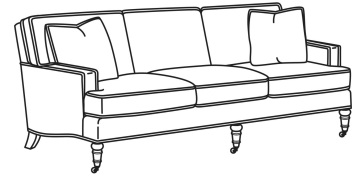

### Also available:

CD88 Series / CD8800K  
Sofa (81W)  
Outside: 81W x 39D x 37H  
Inside: 67.5W x 22D

CD88 Series / CD8800K-2  
Sofa (81W)  
Outside: 81W x 39D x 37H  
Inside: 67.5W x 22D

CD88 Series / CD8800R  
Sofa (81W)  
Outside: 81W x 39D x 37H  
Inside: 67.5W x 22D

CD88 Series / CD8800R-2  
Sofa (81W)  
Outside: 81W x 39D x 37H  
Inside: 67.5W x 22D

CD88 Series / CD8800T  
Sofa (77W)  
Outside: 77W x 39D x 37H  
Inside: 67.5W x 22D

CD88 Series / CD8801E  
Long Sofa (86W)  
Outside: 86W x 39D x 37H  
Inside: 74W x 22D

CD88 Series / CD8801R-2  
 Long Sofa (88W)  
 Outside: 88W x 39D x 37H  
 Inside: 74W x 22D

CD88 Series / CD8801S  
 Long Sofa (88W)  
 Outside: 88W x 39D x 37H  
 Inside: 74W x 22D

CD88 Series / CD8801T  
 Long Sofa (84.5W)  
 Outside: 84.5W x 39D x 37H  
 Inside: 74W x 22D