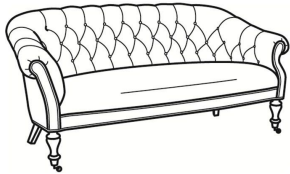

CR LAINE®

STYLE • COMFORT • COLOR

Darby / 1805

| | |
|--------------|--|
| DESCRIPTION: | Chair (36W) |
| OUTSIDE: | 36"W x 36"D x 33"H |
| INSIDE: | 21"W x 22"D |
| SEAT: | 18"H |
| ARM: | 25"H |
| COM: | Plain: 6.00 yds Repeat of 2-14": 7.50 yds Repeat of 15-27": 8.25 yds |
| WEIGHT: | 55 lbs |

L = available in leather

Standard Features:

Tufted Back

Standard with brass casters

May be shown with optional features

DARBY

Also available:

Darby / 1804
Settee (72W)
Outside: 72W x 36D x 33H
Inside: 57W x 22D

Darby / L1804
Leather Settee (72W)
Outside: 72W x 36D x 33H
Inside: 57W x 22D

Darby / L1805
Leather Chair (36W)
Outside: 36W x 36D x 33H
Inside: 21W x 22D